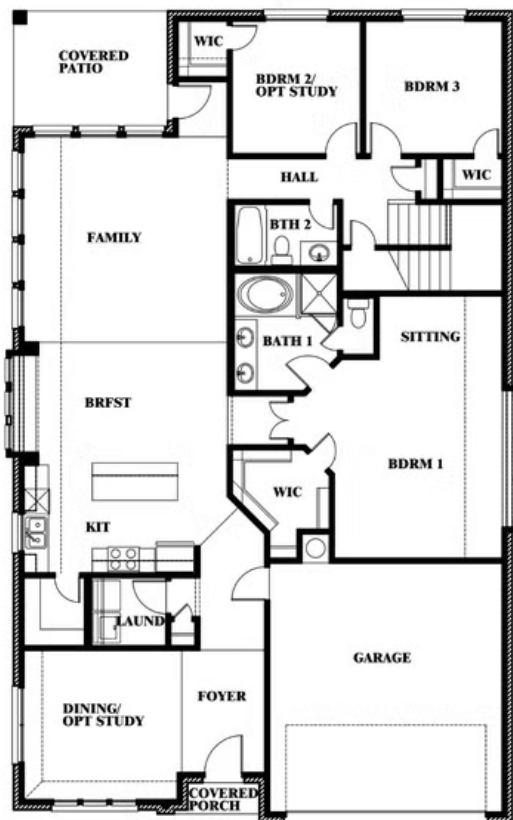

3.0
BATHROOMS

2
CAR GARAGE

ELEVATION F

ELEVATION B

ELEVATION B

ELEVATION C

ELEVATION C

ELEVATION D

Cypress II

TIMBERBROOK 4B

206 OAKCREST DRIVE, JUSTIN, TX 76247

Cypress II

This brochure is for general informational purposes and is to be used as a guide only. Changes may be made during the development process and floorplans, dimensions, fixtures, fittings, finishes and specifications are subject to change without notice. Window placement, balcony configuration, wardrobe sizes and living areas may vary slightly within each plan type. EQUAL HOUSING OPPORTUNITY