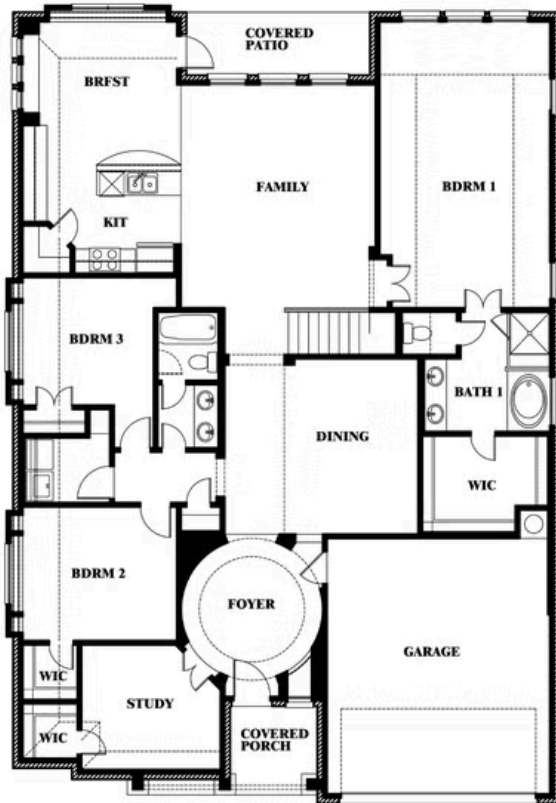

Carolina IV

HOMES FROM
\$547,990

CLASSIC SERIES

TIMBERBROOK 4B
206 OAKCREST DRIVE, JUSTIN, TX 76247

3,280
SQUARE FEET

4
BEDROOMS

3.0
BATHROOMS

2
CAR GARAGE

Carolina IV

TIMBERBROOK 4B

206 OAKCREST DRIVE, JUSTIN, TX 76247

Carolina IV

This brochure is for general informational purposes and is to be used as a guide only. Changes may be made during the development process and floorplans, dimensions, fixtures, fittings, finishes and specifications are subject to change without notice. Window placement, balcony configuration, wardrobe sizes and living areas may vary slightly within each plan type. EQUAL HOUSING OPPORTUNITY