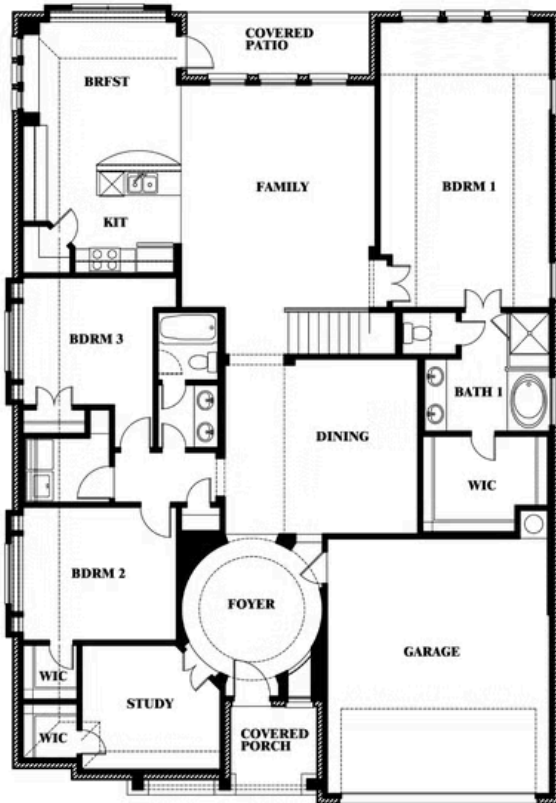

Carolina IV

HOMES FROM
\$537,990

CLASSIC SERIES

TIMBERBROOK 4B
206 OAKCREST DRIVE, JUSTIN, TX 76247

3,280
SQUARE FEET

4
BEDROOMS

3.0
BATHROOMS

2
CAR GARAGE

Carolina IV

TIMBERBROOK 4B

206 OAKCREST DRIVE, JUSTIN, TX 76247

Carolina IV

This brochure is for general informational purposes and is to be used as a guide only. Changes may be made during the development process and floorplans, dimensions, fixtures, fittings, finishes and specifications are subject to change without notice. Window placement, balcony configuration, wardrobe sizes and living areas may vary slightly within each plan type. EQUAL HOUSING OPPORTUNITY