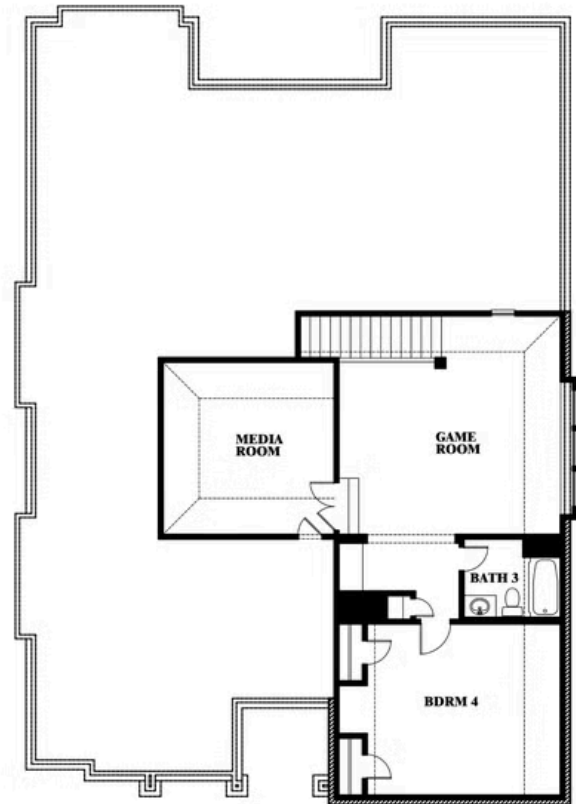

Carolina IV

TIMBERBROOK 4B

206 OAKCREST DRIVE, JUSTIN, TX 76247

Carolina IV

This brochure is for general informational purposes and is to be used as a guide only. Changes may be made during the development process and floorplans, dimensions, fixtures, fittings, finishes and specifications are subject to change without notice. Window placement, balcony configuration, wardrobe sizes and living areas may vary slightly within each plan type. EQUAL HOUSING OPPORTUNITY