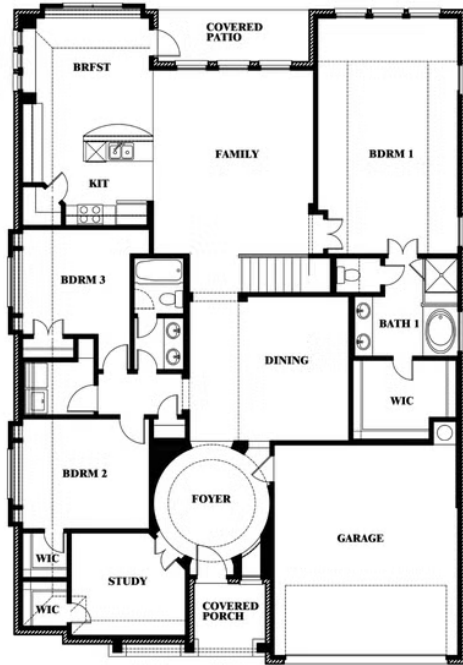

Carolina III

TIMBERBROOK 4B

206 OAKCREST DRIVE, JUSTIN, TX 76247

Carolina III