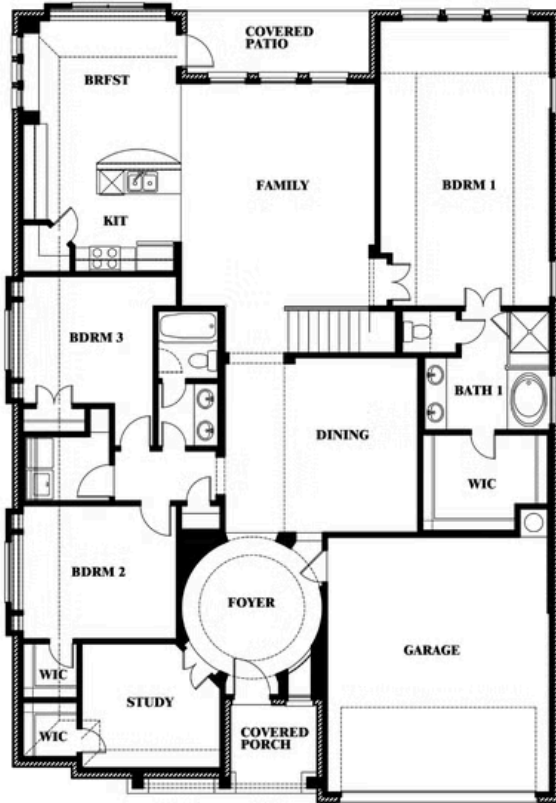

Carolina III

HOMES FROM
\$537,990

CLASSIC SERIES

TIMBERBROOK 4B
206 OAKCREST DRIVE, JUSTIN, TX 76247

3,067
SQUARE FEET

4
BEDROOMS

3.0
BATHROOMS

2
CAR GARAGE

Carolina III

TIMBERBROOK 4B
206 OAKCREST DRIVE, JUSTIN, TX 76247

Carolina III

This brochure is for general informational purposes and is to be used as a guide only. Changes may be made during the development process and floorplans, dimensions, fixtures, fittings, finishes and specifications are subject to change without notice. Window placement, balcony configuration, wardrobe sizes and living areas may vary slightly within each plan type. EQUAL HOUSING OPPORTUNITY