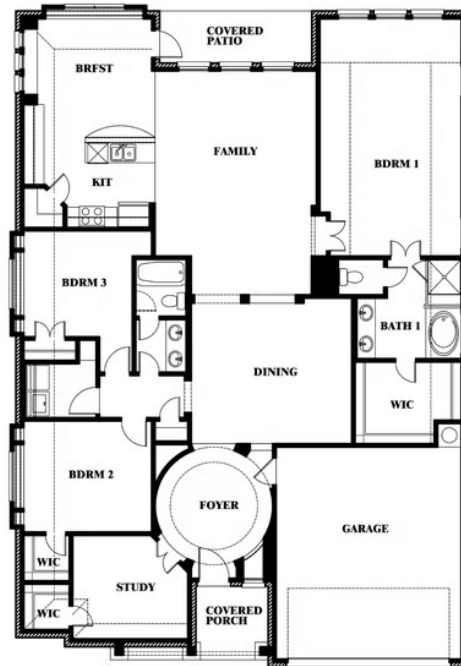

Carolina

TIMBERBROOK 4B

206 OAKCREST DRIVE, JUSTIN, TX 76247

Carolina