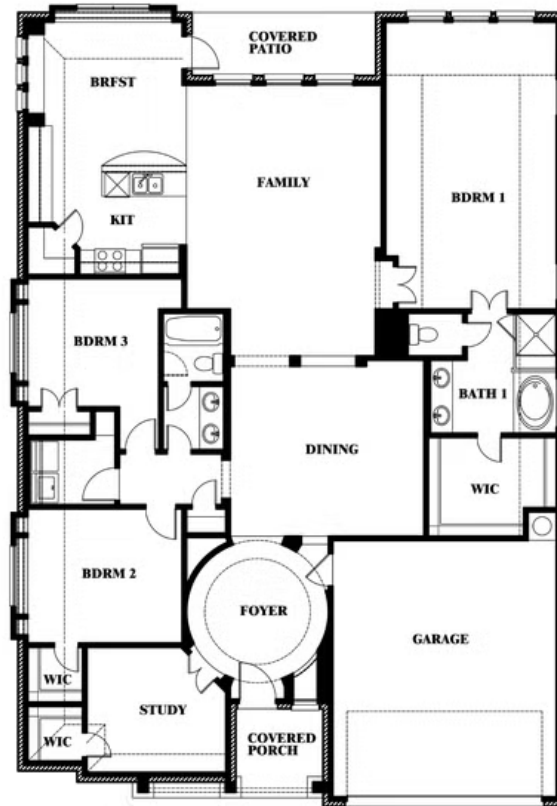

Carolina

HOMES FROM
\$468,990

CLASSIC SERIES

TIMBERBROOK 4B

206 OAKCREST DRIVE, JUSTIN, TX 76247

2,313
SQUARE FEET

3
BEDROOMS

2.0
BATHROOMS

Carolina

TIMBERBROOK 4B

206 OAKCREST DRIVE, JUSTIN, TX 76247

Carolina

This brochure is for general informational purposes and is to be used as a guide only. Changes may be made during the development process and floorplans, dimensions, fixtures, fittings, finishes and specifications are subject to change without notice. Window placement, balcony configuration, wardrobe sizes and living areas may vary slightly within each plan type. EQUAL HOUSING OPPORTUNITY