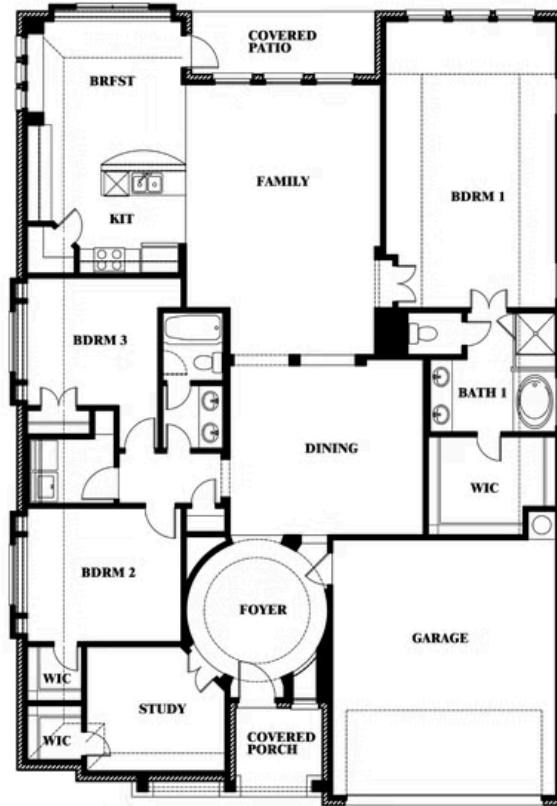

Carolina

HOMES FROM
\$468,990

CLASSIC SERIES

TIMBERBROOK 4B
206 OAKCREST DRIVE, JUSTIN, TX 76247

2,313
SQUARE FEET

3
BEDROOMS

2.0
BATHROOMS

2
CAR GARAGE

ELEVATION C

ELEVATION A

ELEVATION A

ELEVATION AS

ELEVATION AS

ELEVATION D

ELEVATION D

ELEVATION E

Carolina

TIMBERBROOK 4B

206 OAKCREST DRIVE, JUSTIN, TX 76247

Carolina

This brochure is for general informational purposes and is to be used as a guide only. Changes may be made during the development process and floorplans, dimensions, fixtures, fittings, finishes and specifications are subject to change without notice. Window placement, balcony configuration, wardrobe sizes and living areas may vary slightly within each plan type. EQUAL HOUSING OPPORTUNITY