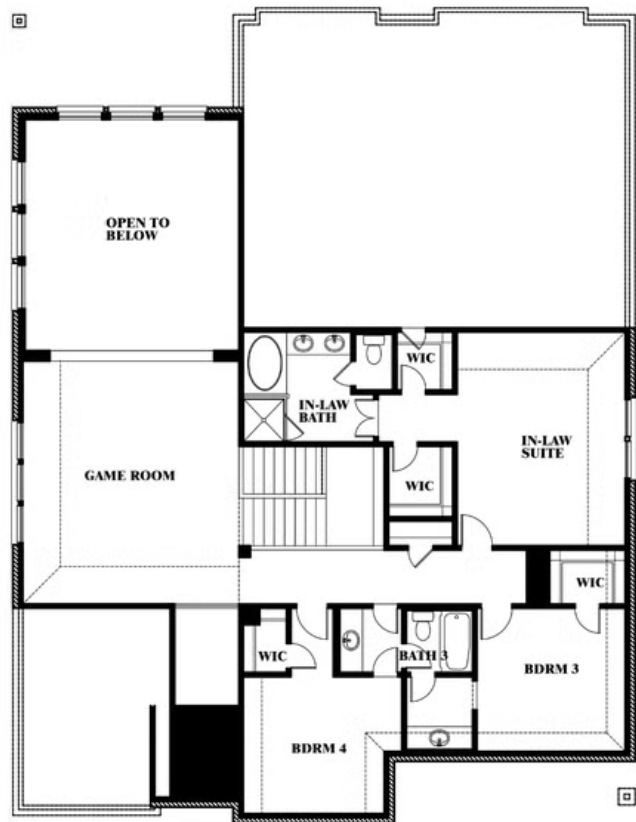

# Bellflower III

HOMES FROM  
**\$610,990**

CLASSIC SERIES

**TIMBERBROOK 4B**

206 OAKCREST DRIVE, JUSTIN, TX 76247

**3,979**  
SQUARE FEET

**5**  
BEDROOMS

**4.5**  
BATHROOMS

# Bellflower III

**TIMBERBROOK 4B**

206 OAKCREST DRIVE, JUSTIN, TX 76247

**BELLFLOWER III FLOOR PLAN**

## Bellflower III

This brochure is for general informational purposes and is to be used as a guide only. Changes may be made during the development process and floorplans, dimensions, fixtures, fittings, finishes and specifications are subject to change without notice. Window placement, balcony configuration, wardrobe sizes and living areas may vary slightly within each plan type. EQUAL HOUSING OPPORTUNITY