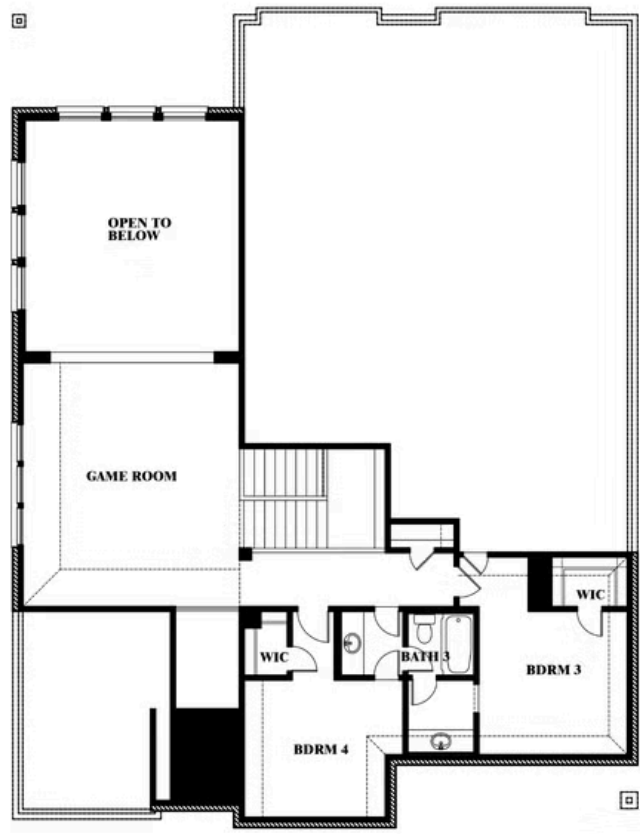

Bellflower

HOMES FROM
\$570,990

CLASSIC SERIES

TIMBERBROOK 4B
206 OAKCREST DRIVE, JUSTIN, TX 76247

3,527
SQUARE FEET

4
BEDROOMS

3.5
BATHROOMS

2
CAR GARAGE

Bellflower

TIMBERBROOK 4B

206 OAKCREST DRIVE, JUSTIN, TX 76247

BELLFLOWER FLOOR PLAN

Bellflower

This brochure is for general informational purposes and is to be used as a guide only. Changes may be made during the development process and floorplans, dimensions, fixtures, fittings, finishes and specifications are subject to change without notice. Window placement, balcony configuration, wardrobe sizes and living areas may vary slightly within each plan type. EQUAL HOUSING OPPORTUNITY