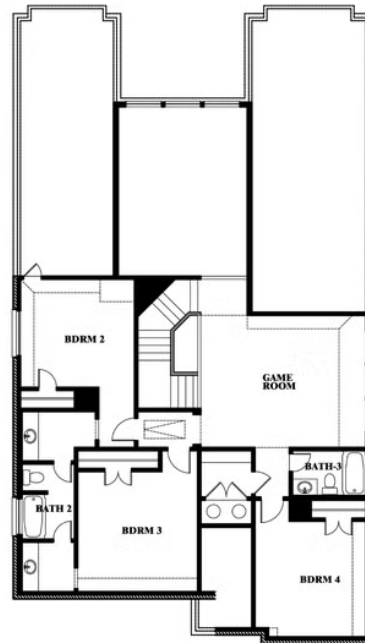

Rose

ROSE FLOOR PLAN

TIMBERBROOK 3B-4A

206 OAKCREST DRIVE, JUSTIN, TX 76247

Rose