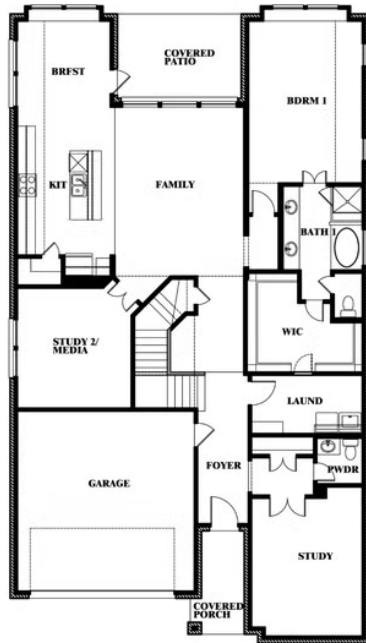

Rose

ROSE FLOOR PLAN

TIMBERBROOK 3B-4A

206 OAKCREST DRIVE, JUSTIN, TX 76247

Rose