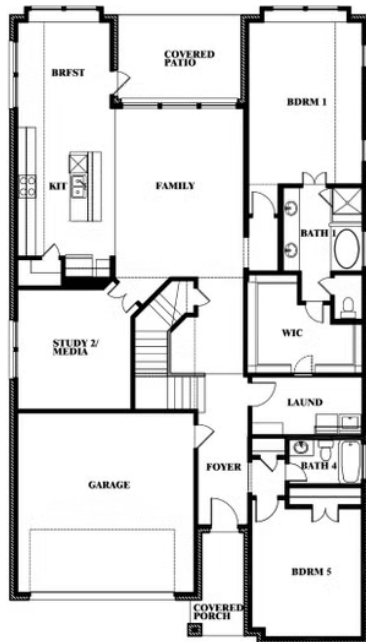

Rose

TIMBERBROOK 3B-4A

206 OAKCREST DRIVE, JUSTIN, TX 76247

ROSE FLOOR PLAN WITH OPTIONAL BED & BATH AT STUDY

Rose
Opt. Bed & Bath at Study

Document generated Sep 18, 2024. Prices, plans, square footage, features and materials are subject to change at any time without notice and vary among communities. Listed prices are for informational purposes only, are not binding, and do not create any contractual obligation(s). The price of any home is dependent on numerous factors, all of which are unique to a specific home, and is not guaranteed until specified in a binding contract. Pricing of elevations and additional optional beds/baths vary per plan. Some plans require a premium homesite. Please ask the Community Manager for details. Renderings of homes are artist concepts and may not reflect exact colors and materials.