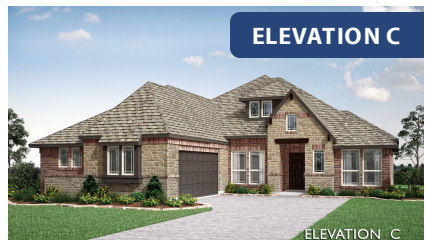

Rockcress

HOMES FROM
\$446,990

CLASSIC SERIES

TIMBERBROOK 3B-4A

206 OAKCREST DRIVE, JUSTIN, TX 76247

2,250
SQUARE FEET

3
BEDROOMS

2.5
BATHROOMS

2
CAR GARAGE

ELEVATION B

ELEVATION A

ELEVATION A

ELEVATION AS

ELEVATION AS

ELEVATION C

ELEVATION C

ELEVATION D

ELEVATION D

Rockcross

TIMBERBROOK 3B-4A
206 OAKCREST DRIVE, JUSTIN, TX 76247

Rockcross

This brochure is for general informational purposes and is to be used as a guide only. Changes may be made during the development process and floorplans, dimensions, fixtures, fittings, finishes and specifications are subject to change without notice. Window placement, balcony configuration, wardrobe sizes and living areas may vary slightly within each plan type. EQUAL HOUSING OPPORTUNITY