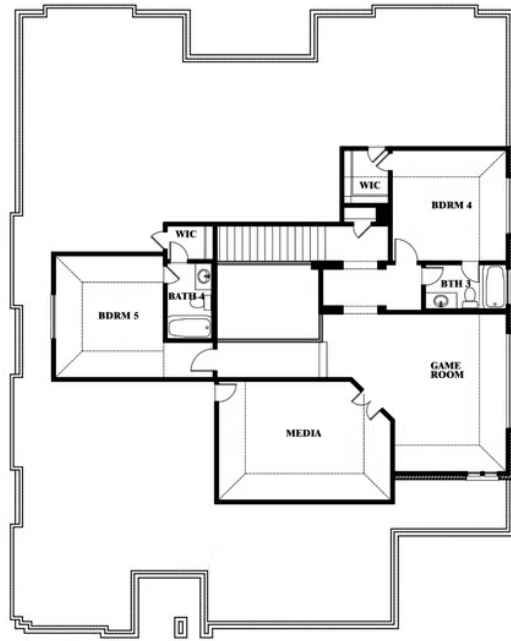

Primrose FE VI

TIMBERBROOK 3B-4A
206 OAKCREST DRIVE, JUSTIN, TX 76247

Primrose FE VI