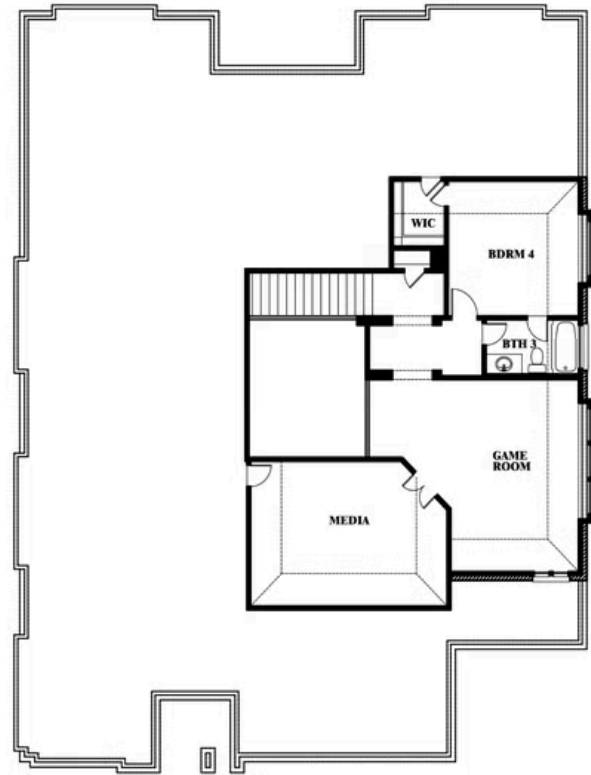

Primrose FE V

HOMES FROM
\$600,990

CLASSIC SERIES

TIMBERBROOK 3B-4A
206 OAKCREST DRIVE, JUSTIN, TX 76247

3,733
SQUARE FEET

4
BEDROOMS

3.5
BATHROOMS

3
CAR GARAGE

Primrose FE V

TIMBERBROOK 3B-4A
206 OAKCREST DRIVE, JUSTIN, TX 76247

Primrose FE V

This brochure is for general informational purposes and is to be used as a guide only. Changes may be made during the development process and floorplans, dimensions, fixtures, fittings, finishes and specifications are subject to change without notice. Window placement, balcony configuration, wardrobe sizes and living areas may vary slightly within each plan type. EQUAL HOUSING OPPORTUNITY