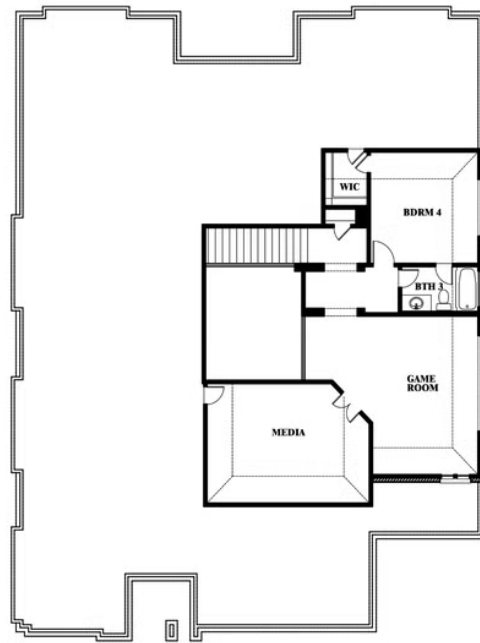

Primrose FE V

TIMBERBROOK 3B-4A
206 OAKCREST DRIVE, JUSTIN, TX 76247

Primrose FE V