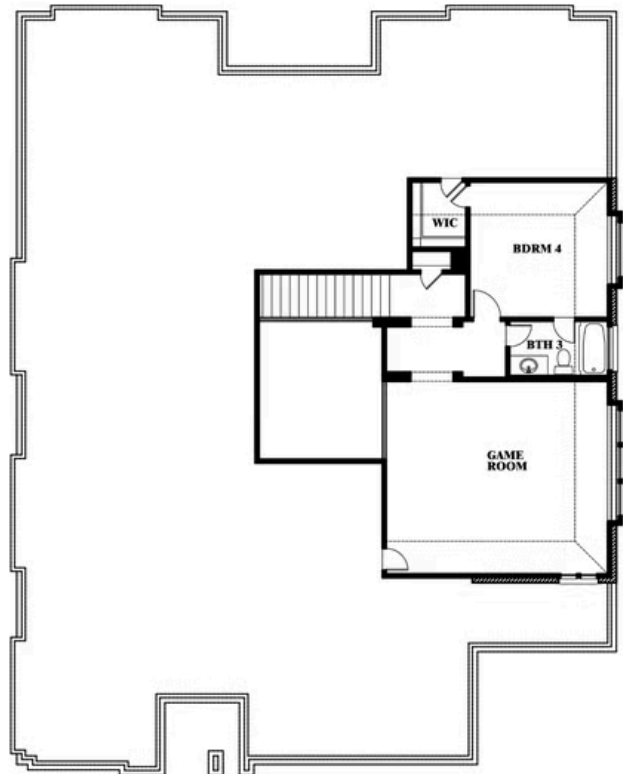

Primrose FE IV

HOMES FROM
\$589,990

CLASSIC SERIES

TIMBERBROOK 3B-4A
206 OAKCREST DRIVE, JUSTIN, TX 76247

3,543
SQUARE FEET

4
BEDROOMS

3.5
BATHROOMS

3
CAR GARAGE

ELEVATION A

ELEVATION B

ELEVATION B

ELEVATION C

ELEVATION C

Document generated Dec 21, 2024. Prices, plans, square footage, features and materials are subject to change at any time without notice and vary among communities. Listed prices are for informational purposes only, are not binding, and do not create any contractual obligation(s). The price of any home is dependent on numerous factors, all of which are unique to a specific home, and is not guaranteed until specified in a binding contract. Pricing of elevations and additional optional beds/baths vary per plan. Some plans require a premium homesite. Please ask the Community Manager for details. Renderings of homes are artist concepts and may not reflect exact colors and materials.

Primrose FE IV

TIMBERBROOK 3B-4A
206 OAKCREST DRIVE, JUSTIN, TX 76247

Primrose FE IV

This brochure is for general informational purposes and is to be used as a guide only. Changes may be made during the development process and floorplans, dimensions, fixtures, fittings, finishes and specifications are subject to change without notice. Window placement, balcony configuration, wardrobe sizes and living areas may vary slightly within each plan type. EQUAL HOUSING OPPORTUNITY