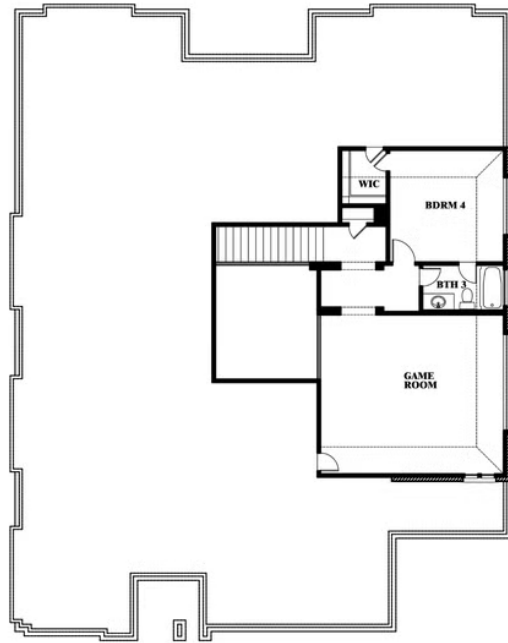

Primrose FE IV

TIMBERBROOK 3B-4A
206 OAKCREST DRIVE, JUSTIN, TX 76247

Primrose FE IV