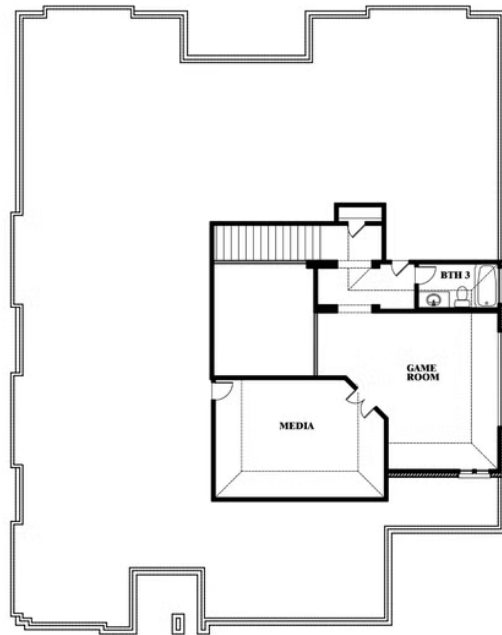

Primrose FE III

TIMBERBROOK 3B-4A
206 OAKCREST DRIVE, JUSTIN, TX 76247

Primrose FE III