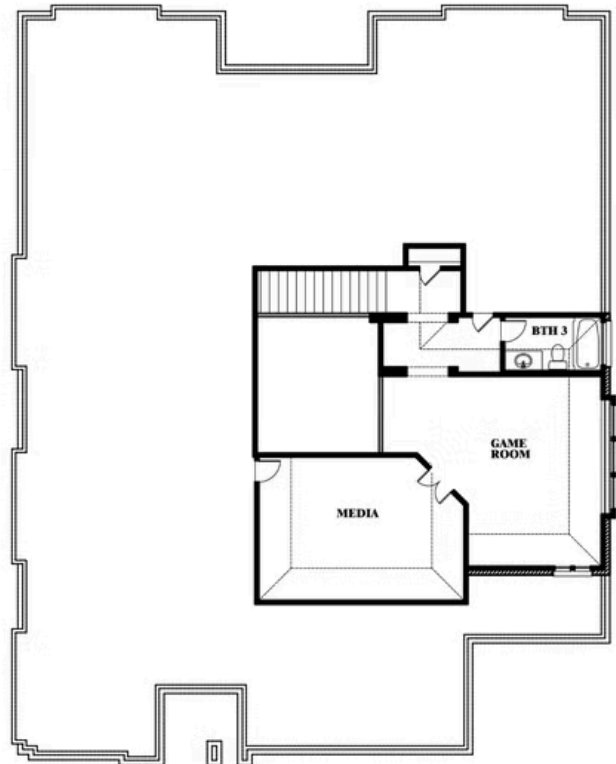

Primrose FE III

HOMES FROM
\$582,990

CLASSIC SERIES

TIMBERBROOK 3B-4A
206 OAKCREST DRIVE, JUSTIN, TX 76247

3,525
SQUARE FEET

3
BEDROOMS

3.5
BATHROOMS

3
CAR GARAGE

ELEVATION A

ELEVATION B

ELEVATION B

ELEVATION C

ELEVATION C

Document generated Mar 14, 2025. Prices, plans, square footage, features and materials are subject to change at any time without notice and vary among communities. Listed prices are for informational purposes only, are not binding, and do not create a binding contractual obligation(s). The price of any home is dependent on numerous factors, all of which are unique to a specific home, and is not guaranteed until specified in a binding contract. Pricing of elevations and additional optional beds/baths vary per plan. Some plans require a premium homesite. Please ask the Community Manager for details. Renderings of homes are artist concepts and may not reflect exact colors and materials.

Primrose FE III

TIMBERBROOK 3B-4A
206 OAKCREST DRIVE, JUSTIN, TX 76247

Primrose FE III

This brochure is for general informational purposes and is to be used as a guide only. Changes may be made during the development process and floorplans, dimensions, fixtures, fittings, finishes and specifications are subject to change without notice. Window placement, balcony configuration, wardrobe sizes and living areas may vary slightly within each plan type. EQUAL HOUSING OPPORTUNITY