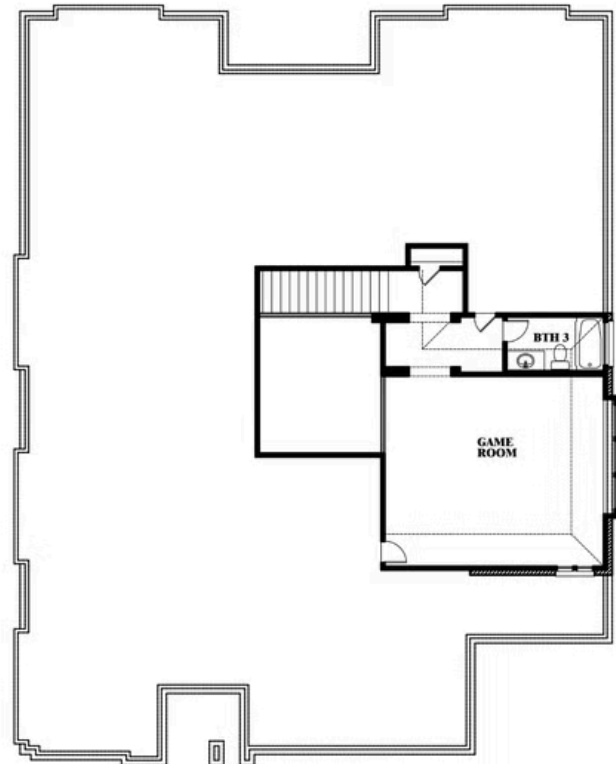

Primrose FE II

HOMES FROM
\$575,990

CLASSIC SERIES

TIMBERBROOK 3B-4A
206 OAKCREST DRIVE, JUSTIN, TX 76247

3,336
SQUARE FEET

3
BEDROOMS

3.5
BATHROOMS

3
CAR GARAGE

Primrose FE II

TIMBERBROOK 3B-4A
206 OAKCREST DRIVE, JUSTIN, TX 76247

Primrose FE II

This brochure is for general informational purposes and is to be used as a guide only. Changes may be made during the development process and floorplans, dimensions, fixtures, fittings, finishes and specifications are subject to change without notice. Window placement, balcony configuration, wardrobe sizes and living areas may vary slightly within each plan type. EQUAL HOUSING OPPORTUNITY