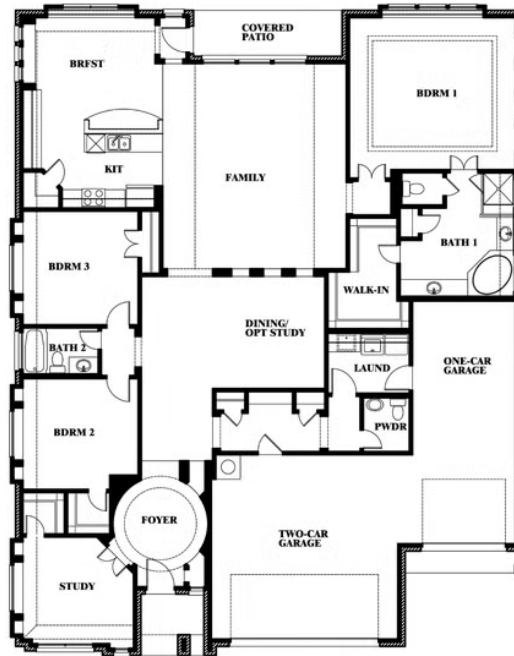

Primrose FE

TIMBERBROOK 3B-4A
206 OAKCREST DRIVE, JUSTIN, TX 76247

Primrose FE