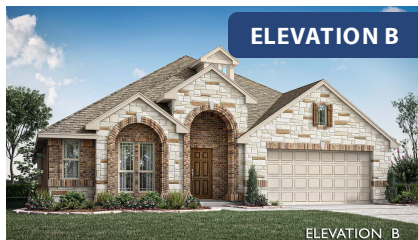

# Hawthorne

CLASSIC SERIES

**TIMBERBROOK 3B-4A**

206 OAKCREST DRIVE, JUSTIN, TX 76247

HOMES FROM

**\$447,990**

**2,235**  
SQUARE FEET

**4**  
BEDROOMS

**2.0**  
BATHROOMS

**2**  
CAR GARAGE

**ELEVATION A**

**ELEVATION B**

ELEVATION B

**ELEVATION C**

ELEVATION C