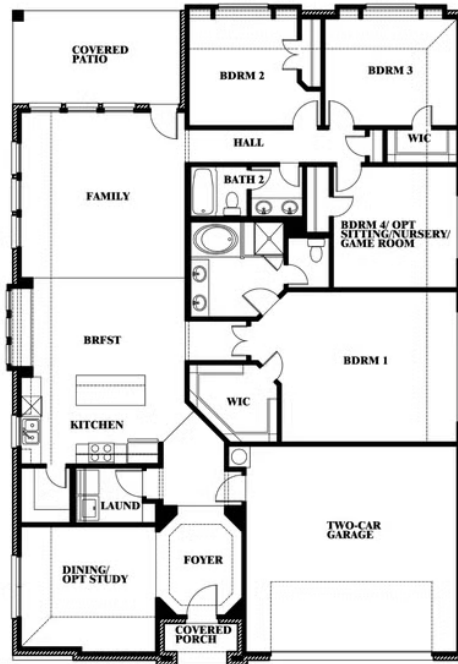

Hawthorne

TIMBERBROOK 3B-4A
206 OAKCREST DRIVE, JUSTIN, TX 76247

Hawthorne