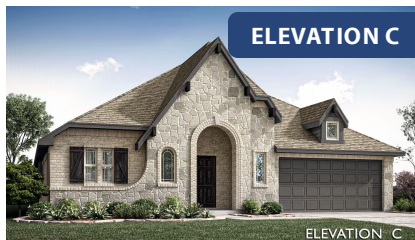

# Hawthorne

CLASSIC SERIES

**TIMBERBROOK 3B-4A**

206 OAKCREST DRIVE, JUSTIN, TX 76247

HOMES FROM

**\$447,990**

**2,235**  
SQUARE FEET

**4**  
BEDROOMS

**2.0**  
BATHROOMS

**2**  
CAR GARAGE

**ELEVATION A**

**ELEVATION B**

ELEVATION B

**ELEVATION C**

ELEVATION C