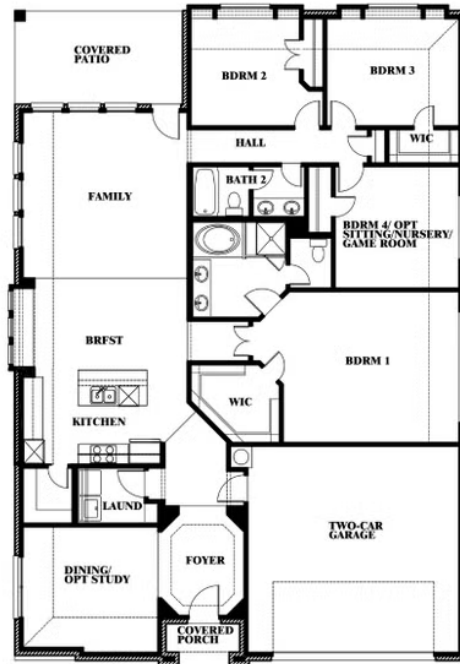

Hawthorne

TIMBERBROOK 3B-4A

206 OAKCREST DRIVE, JUSTIN, TX 76247

Hawthorne
Opt. Deluxe Kitchen