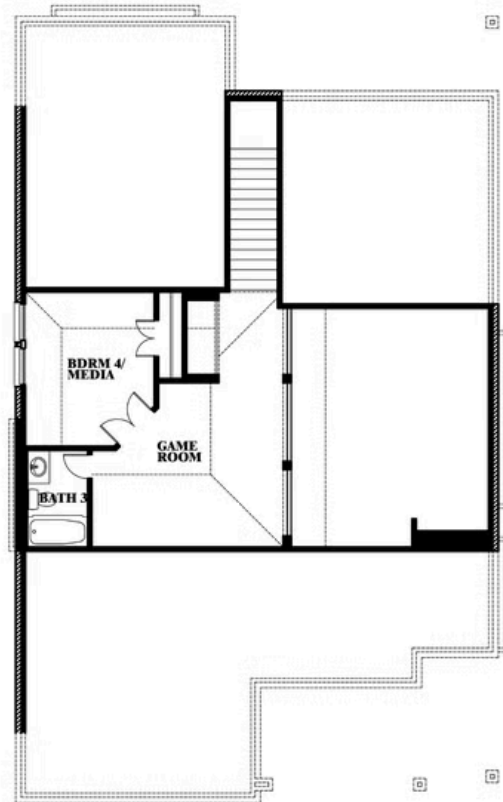

Dogwood III

TIMBERBROOK 3B-4A
206 OAKCREST DRIVE, JUSTIN, TX 76247

Dogwood III

This brochure is for general informational purposes and is to be used as a guide only. Changes may be made during the development process and floorplans, dimensions, fixtures, fittings, finishes and specifications are subject to change without notice. Window placement, balcony configuration, wardrobe sizes and living areas may vary slightly within each plan type. EQUAL HOUSING OPPORTUNITY