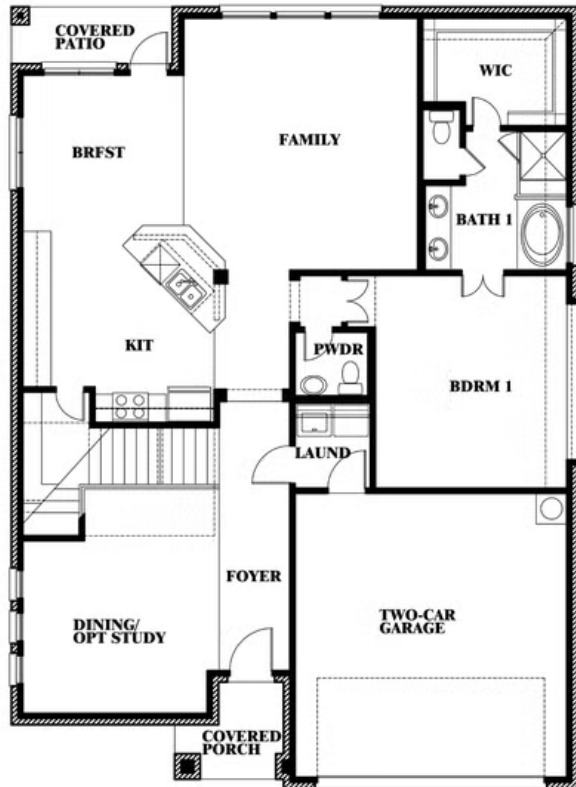

Dewberry II

TIMBERBROOK 3B-4A
206 OAKCREST DRIVE, JUSTIN, TX 76247

Dewberry II

This brochure is for general informational purposes and is to be used as a guide only. Changes may be made during the development process and floorplans, dimensions, fixtures, fittings, finishes and specifications are subject to change without notice. Window placement, balcony configuration, wardrobe sizes and living areas may vary slightly within each plan type. EQUAL HOUSING OPPORTUNITY

Document generated Nov 21, 2024. Prices, plans, square footage, features and materials are subject to change at any time without notice and vary among communities. Listed prices are for informational purposes only, are not binding, and do not create any contractual obligation(s). The price of any home is dependent on numerous factors, all of which are unique to a specific home, and is not guaranteed until specified in a binding contract. Pricing of elevations and additional optional beds/baths vary per plan. Some plans require a premium homesite. Please ask the Community Manager for details. Renderings of homes are artist concepts and may not reflect exact colors and materials.