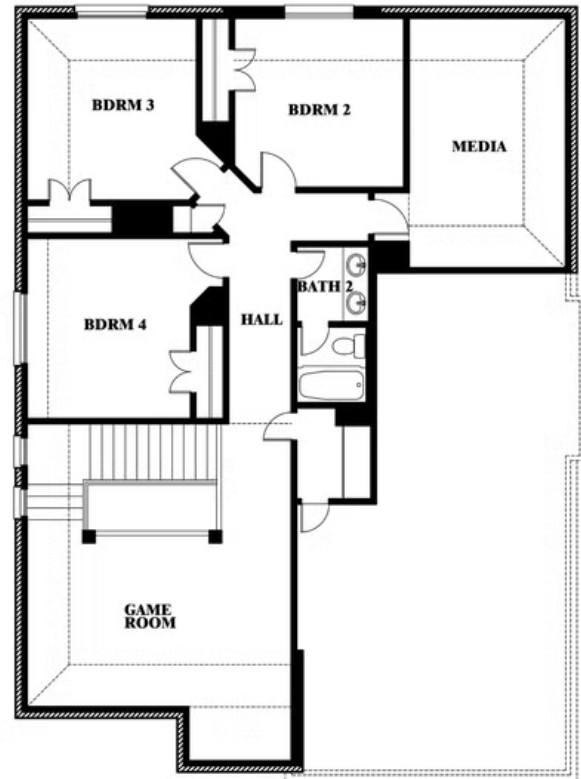

Dewberry II

TIMBERBROOK 3B-4A
206 OAKCREST DRIVE, JUSTIN, TX 76247

Dewberry II

This brochure is for general informational purposes and is to be used as a guide only. Changes may be made during the development process and floorplans, dimensions, fixtures, fittings, finishes and specifications are subject to change without notice. Window placement, balcony configuration, wardrobe sizes and living areas may vary slightly within each plan type. EQUAL HOUSING OPPORTUNITY

Document generated Nov 21, 2024. Prices, plans, square footage, features and materials are subject to change at any time without notice and vary among communities. Listed prices are for informational purposes only, are not binding, and do not create any contractual obligation(s). The price of any home is dependent on numerous factors, all of which are unique to a specific home, and is not guaranteed until specified in a binding contract. Pricing of elevations and additional optional beds/baths vary per plan. Some plans require a premium homesite. Please ask the Community Manager for details. Renderings of homes are artist concepts and may not reflect exact colors and materials.