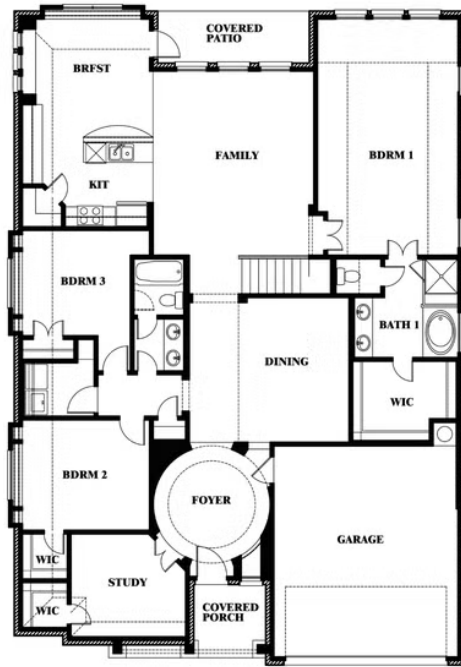

Carolina IV

TIMBERBROOK 3B-4A
206 OAKCREST DRIVE, JUSTIN, TX 76247

Carolina IV