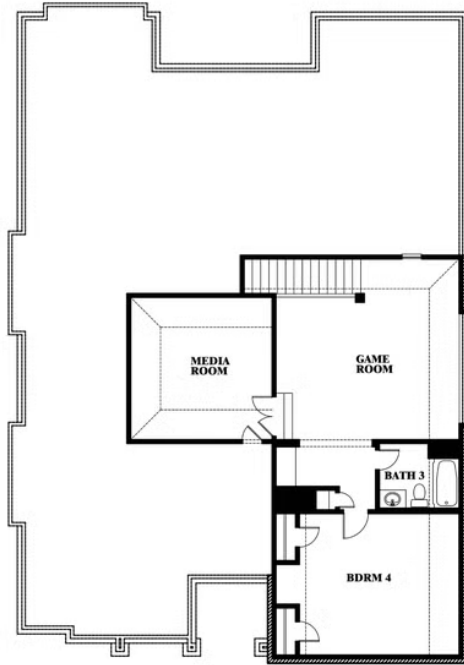

Carolina IV

TIMBERBROOK 3B-4A
206 OAKCREST DRIVE, JUSTIN, TX 76247

Carolina IV