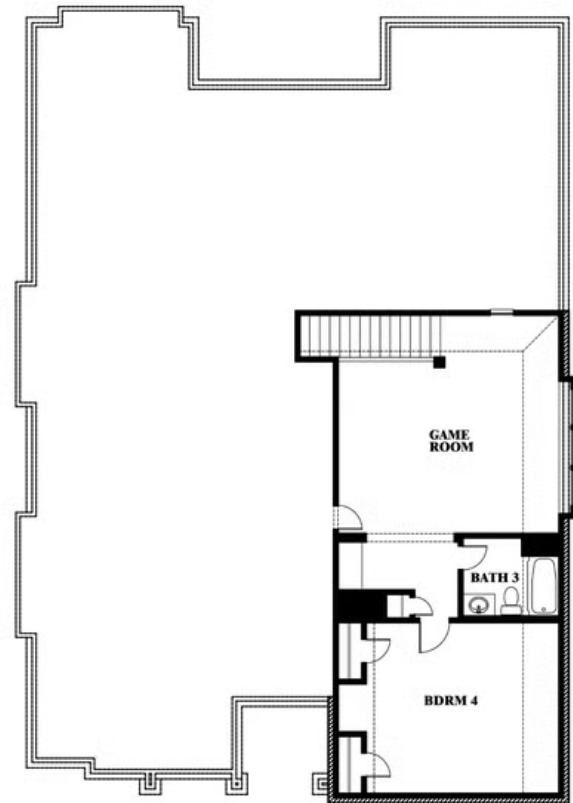

Carolina III

HOMES FROM
\$512,990

CLASSIC SERIES

TIMBERBROOK 3B-4A

206 OAKCREST DRIVE, JUSTIN, TX 76247

3,067
SQUARE FEET

4
BEDROOMS

3.0
BATHROOMS

ELEVATION E

ELEVATION E

ELEVATION F

ELEVATION F

Carolina III

TIMBERBROOK 3B-4A
206 OAKCREST DRIVE, JUSTIN, TX 76247

Carolina III

This brochure is for general informational purposes and is to be used as a guide only. Changes may be made during the development process and floorplans, dimensions, fixtures, fittings, finishes and specifications are subject to change without notice. Window placement, balcony configuration, wardrobe sizes and living areas may vary slightly within each plan type. EQUAL HOUSING OPPORTUNITY