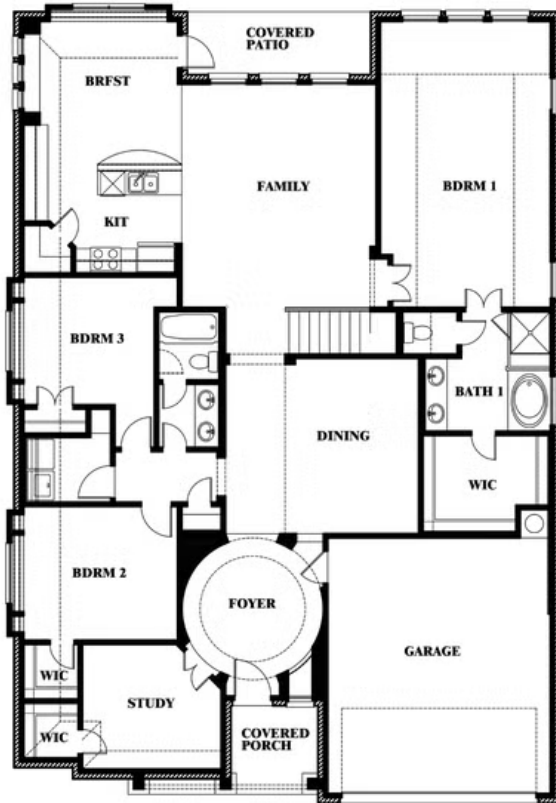

Carolina III

HOMES FROM
\$512,990

CLASSIC SERIES

TIMBERBROOK 3B-4A

206 OAKCREST DRIVE, JUSTIN, TX 76247

3,067
SQUARE FEET

4
BEDROOMS

3.0
BATHROOMS

ELEVATION E

ELEVATION E

ELEVATION F

ELEVATION F

Carolina III

TIMBERBROOK 3B-4A
206 OAKCREST DRIVE, JUSTIN, TX 76247

Carolina III

This brochure is for general informational purposes and is to be used as a guide only. Changes may be made during the development process and floorplans, dimensions, fixtures, fittings, finishes and specifications are subject to change without notice. Window placement, balcony configuration, wardrobe sizes and living areas may vary slightly within each plan type. EQUAL HOUSING OPPORTUNITY