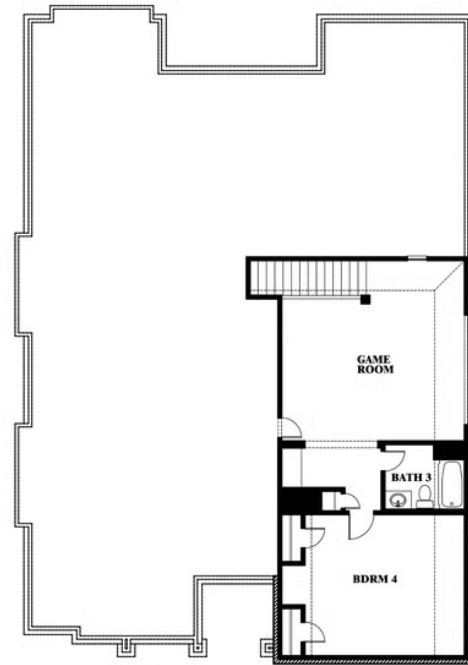

Carolina III

TIMBERBROOK 3B-4A
206 OAKCREST DRIVE, JUSTIN, TX 76247

Carolina III