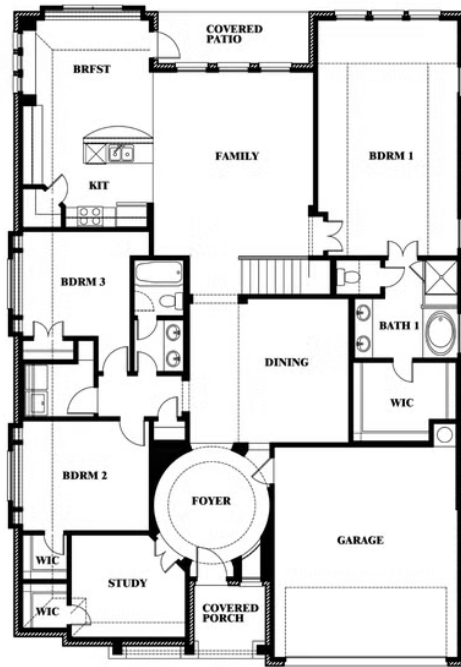

Carolina III

TIMBERBROOK 3B-4A
206 OAKCREST DRIVE, JUSTIN, TX 76247

Carolina III