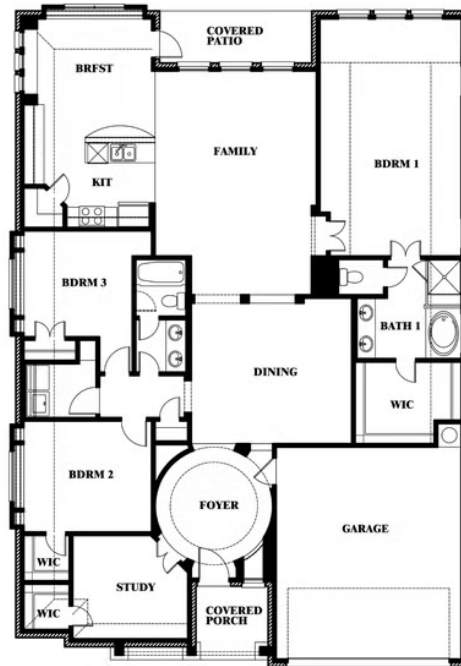

Carolina

TIMBERBROOK 3B-4A
206 OAKCREST DRIVE, JUSTIN, TX 76247

Carolina