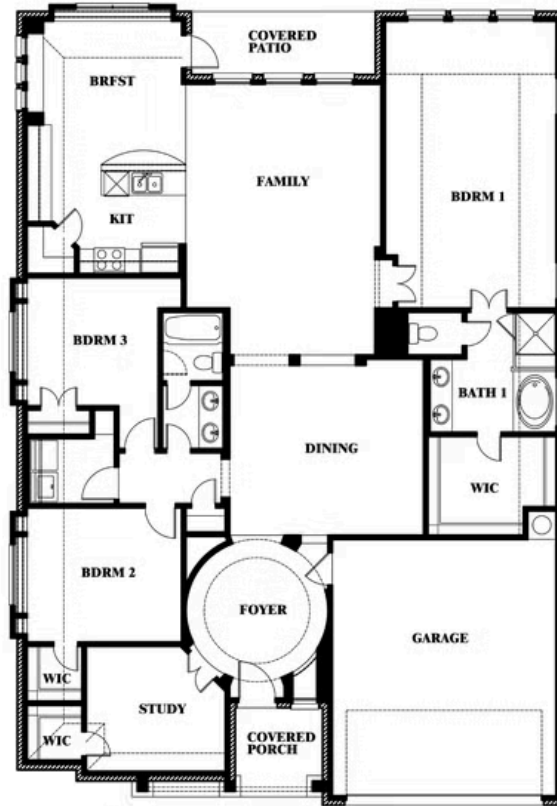

Carolina

TIMBERBROOK 3B-4A
206 OAKCREST DRIVE, JUSTIN, TX 76247

Carolina

This brochure is for general informational purposes and is to be used as a guide only. Changes may be made during the development process and floorplans, dimensions, fixtures, fittings, finishes and specifications are subject to change without notice. Window placement, balcony configuration, wardrobe sizes and living areas may vary slightly within each plan type. EQUAL HOUSING OPPORTUNITY

Document generated Dec 3, 2024. Prices, plans, square footage, features and materials are subject to change at any time without notice and vary among communities. Listed prices are for informational purposes only, are not binding, and do not create any contractual obligation(s). The price of any home is dependent on numerous factors, all of which are unique to a specific home, and is not guaranteed until specified in a binding contract. Pricing of elevations and additional optional beds/baths vary per plan. Some plans require a premium homesite. Please ask the Community Manager for details. Renderings of homes are artist concepts and may not reflect exact colors and materials.