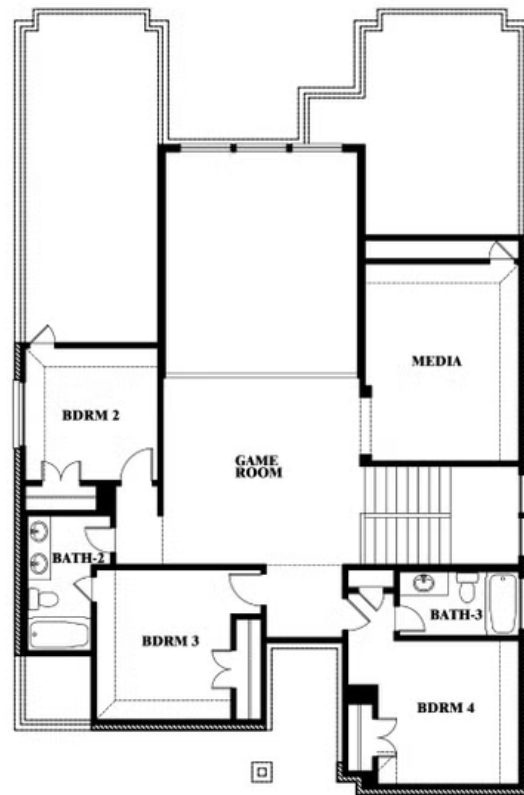

ELEVATION C

ELEVATION D

ELEVATION D

Violet IV

VIOLET IV FLOOR PLAN

SILO MILLS

4425 SWEET ACRES AVE, JOSHUA, TX 76058

Violet IV

Violet IV

SILO MILLS

4425 SWEET ACRES AVE, JOSHUA, TX 76058

VIOLET IV FLOOR PLAN WITH OPTIONAL BEDROOM AT STUDY

Violet IV Opt. Bed 5 & Bath 4 at Study

This brochure is for general informational purposes and is to be used as a guide only. Changes may be made during the development process and floorplans, dimensions, fixtures, fittings, finishes and specifications are subject to change without notice. Window placement, balcony configuration, wardrobe sizes and living areas may vary slightly within each plan type. EQUAL HOUSING OPPORTUNITY