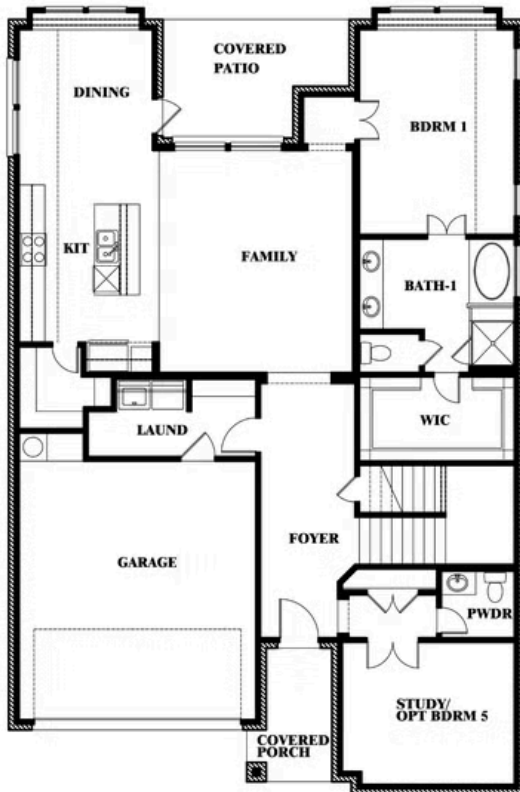

3.5
BATHROOMS

2
CAR GARAGE

ELEVATION A

ELEVATION AS

ELEVATION AS

ELEVATION B

ELEVATION B

ELEVATION C

ELEVATION C

ELEVATION D

ELEVATION D

Violet IV

VIOLET IV FLOOR PLAN

SILO MILLS

4425 SWEET ACRES AVE, JOSHUA, TX 76058

Violet IV

This brochure is for general informational purposes and is to be used as a guide only. Changes may be made during the development process and floorplans, dimensions, fixtures, fittings, finishes and specifications are subject to change without notice. Window placement, balcony configuration, wardrobe sizes and living areas may vary slightly within each plan type. EQUAL HOUSING OPPORTUNITY

Violet IV

SILO MILLS

4425 SWEET ACRES AVE, JOSHUA, TX 76058

VIOLET IV FLOOR PLAN WITH OPTIONAL BEDROOM AT STUDY

Violet IV Opt. Bed 5 & Bath 4 at Study

This brochure is for general informational purposes and is to be used as a guide only. Changes may be made during the development process and floorplans, dimensions, fixtures, fittings, finishes and specifications are subject to change without notice. Window placement, balcony configuration, wardrobe sizes and living areas may vary slightly within each plan type. EQUAL HOUSING OPPORTUNITY