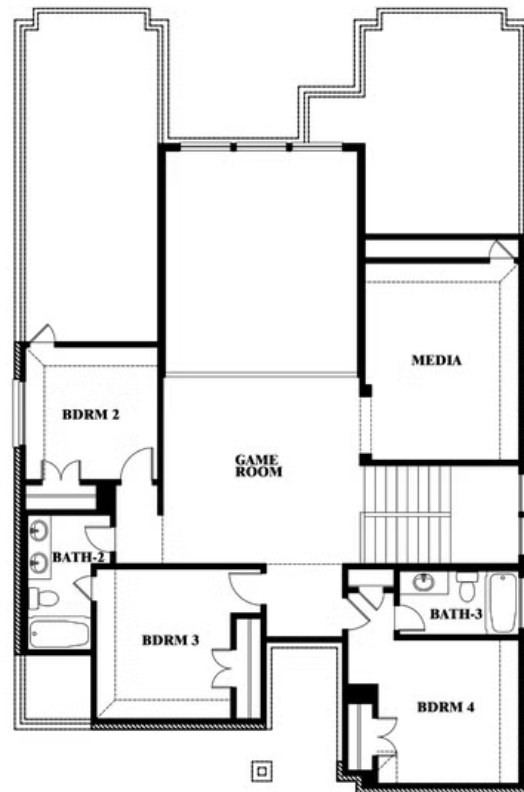

3.5
BATHROOMS

2
CAR GARAGE

ELEVATION A

ELEVATION AS

ELEVATION AS

ELEVATION B

ELEVATION B

ELEVATION C

ELEVATION C

ELEVATION D

ELEVATION D

Violet IV

VIOLET IV FLOOR PLAN

SILO MILLS

4425 SWEET ACRES AVE, JOSHUA, TX 76058

Violet IV

This brochure is for general informational purposes and is to be used as a guide only. Changes may be made during the development process and floorplans, dimensions, fixtures, fittings, finishes and specifications are subject to change without notice. Window placement, balcony configuration, wardrobe sizes and living areas may vary slightly within each plan type. EQUAL HOUSING OPPORTUNITY

Violet IV

SILO MILLS

4425 SWEET ACRES AVE, JOSHUA, TX 76058

VIOLET IV FLOOR PLAN WITH OPTIONAL BEDROOM AT STUDY

Violet IV Opt. Bed 5 & Bath 4 at Study

This brochure is for general informational purposes and is to be used as a guide only. Changes may be made during the development process and floorplans, dimensions, fixtures, fittings, finishes and specifications are subject to change without notice. Window placement, balcony configuration, wardrobe sizes and living areas may vary slightly within each plan type. EQUAL HOUSING OPPORTUNITY