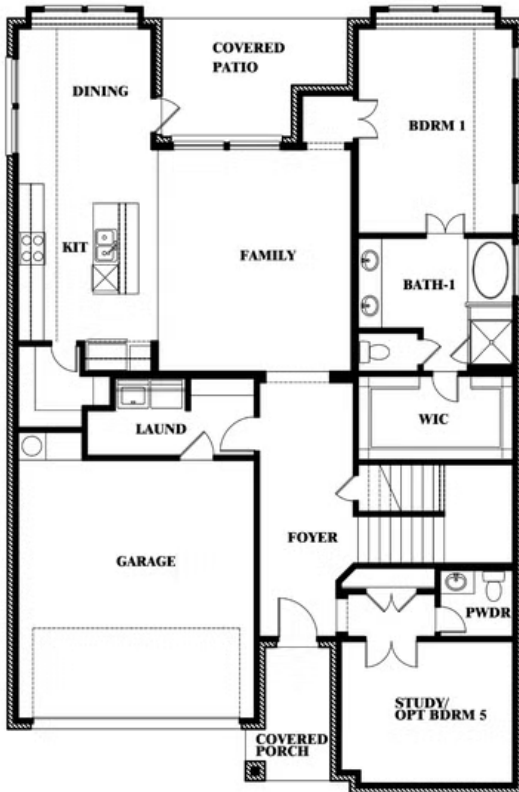

3.5
BATHROOMS

2
CAR GARAGE

ELEVATION A

ELEVATION AS

ELEVATION AS

ELEVATION B

ELEVATION B

ELEVATION C

ELEVATION C

ELEVATION D

ELEVATION D

Violet IV

VIOLET IV FLOOR PLAN

SILO MILLS

4425 SWEET ACRES AVE, JOSHUA, TX 76058

Violet IV

This brochure is for general informational purposes and is to be used as a guide only. Changes may be made during the development process and floorplans, dimensions, fixtures, fittings, finishes and specifications are subject to change without notice. Window placement, balcony configuration, wardrobe sizes and living areas may vary slightly within each plan type. EQUAL HOUSING OPPORTUNITY

Violet IV

SILO MILLS

4425 SWEET ACRES AVE, JOSHUA, TX 76058

VIOLET IV FLOOR PLAN WITH OPTIONAL BEDROOM AT STUDY

Violet IV Opt. Bed 5 & Bath 4 at Study

This brochure is for general informational purposes and is to be used as a guide only. Changes may be made during the development process and floorplans, dimensions, fixtures, fittings, finishes and specifications are subject to change without notice. Window placement, balcony configuration, wardrobe sizes and living areas may vary slightly within each plan type. EQUAL HOUSING OPPORTUNITY