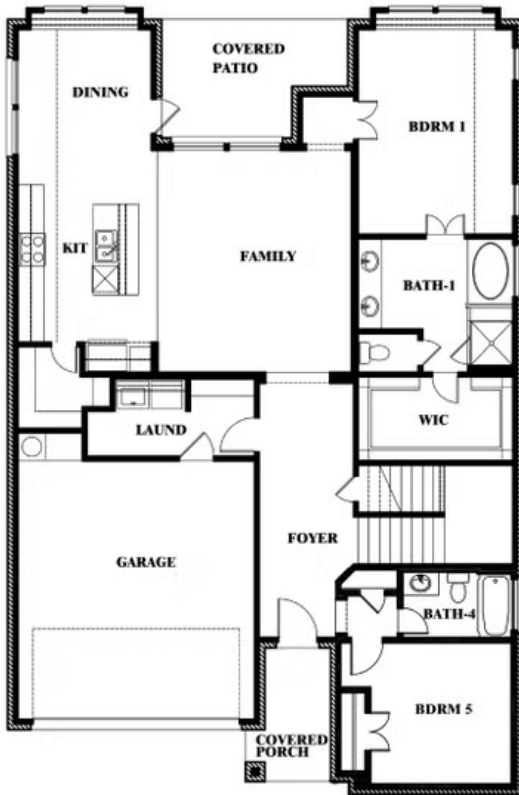

ELEVATION C

ELEVATION D

ELEVATION D

Violet IV

VIOLET IV FLOOR PLAN

SILO MILLS

4425 SWEET ACRES AVE, JOSHUA, TX 76058

Violet IV

Violet IV

SILO MILLS

4425 SWEET ACRES AVE, JOSHUA, TX 76058

VIOLET IV FLOOR PLAN WITH OPTIONAL BEDROOM AT STUDY

Violet IV Opt. Bed 5 & Bath 4 at Study

This brochure is for general informational purposes and is to be used as a guide only. Changes may be made during the development process and floorplans, dimensions, fixtures, fittings, finishes and specifications are subject to change without notice. Window placement, balcony configuration, wardrobe sizes and living areas may vary slightly within each plan type. EQUAL HOUSING OPPORTUNITY