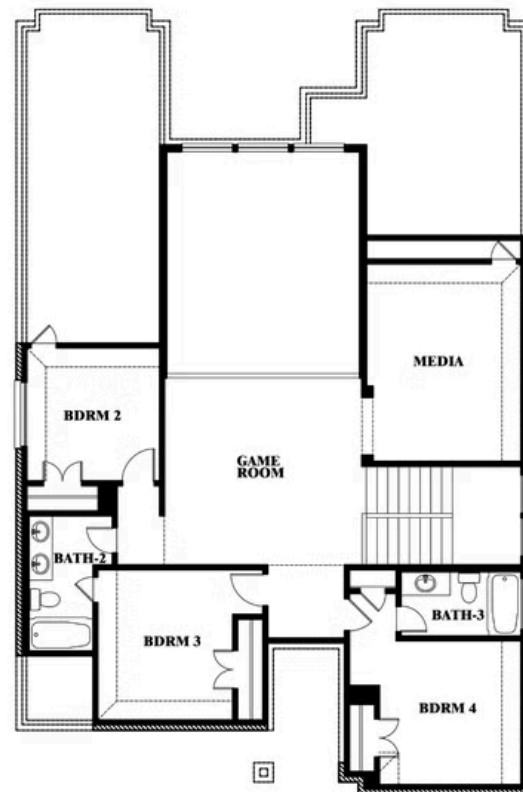

3.5
BATHROOMS

2
CAR GARAGE

ELEVATION A

ELEVATION AS

ELEVATION AS

ELEVATION B

ELEVATION B

ELEVATION C

ELEVATION C

ELEVATION D

ELEVATION D

Violet IV

VIOLET IV FLOOR PLAN

SILO MILLS

4425 SWEET ACRES AVE, JOSHUA, TX 76058

Violet IV

This brochure is for general informational purposes and is to be used as a guide only. Changes may be made during the development process and floorplans, dimensions, fixtures, fittings, finishes and specifications are subject to change without notice. Window placement, balcony configuration, wardrobe sizes and living areas may vary slightly within each plan type. EQUAL HOUSING OPPORTUNITY

Violet IV

SILO MILLS

4425 SWEET ACRES AVE, JOSHUA, TX 76058

VIOLET IV FLOOR PLAN WITH OPTIONAL BEDROOM AT STUDY

Violet IV Opt. Bed 5 & Bath 4 at Study

This brochure is for general informational purposes and is to be used as a guide only. Changes may be made during the development process and floorplans, dimensions, fixtures, fittings, finishes and specifications are subject to change without notice. Window placement, balcony configuration, wardrobe sizes and living areas may vary slightly within each plan type. EQUAL HOUSING OPPORTUNITY