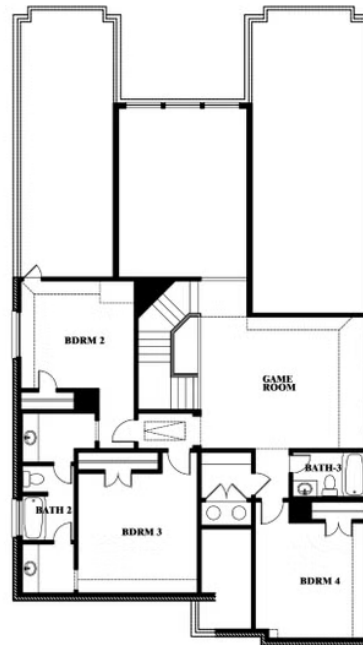

Rose

SILO MILLS

4425 SWEET ACRES AVE, JOSHUA, TX 76058

ROSE FLOOR PLAN WITH OPTIONAL BED & BATH AT STUDY

Rose
Opt. Bed & Bath at Study