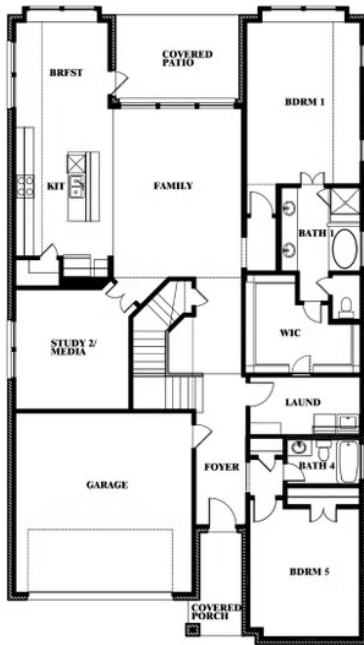

Rose

SILO MILLS

4425 SWEET ACRES AVE, JOSHUA, TX 76058

ROSE FLOOR PLAN WITH OPTIONAL BED & BATH AT STUDY

Rose
Opt. Bed & Bath at Study