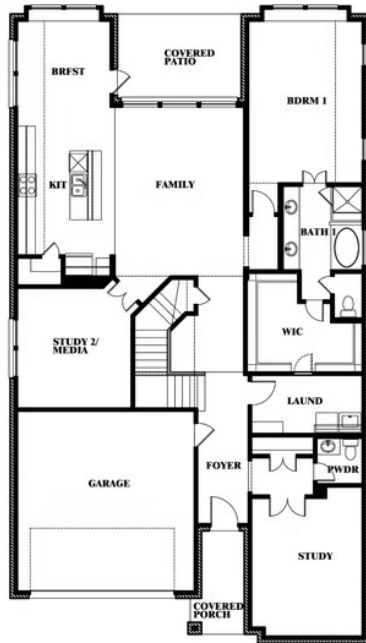

Rose

ROSE FLOOR PLAN

SILO MILLS

4425 SWEET ACRES AVE, JOSHUA, TX 76058

Rose