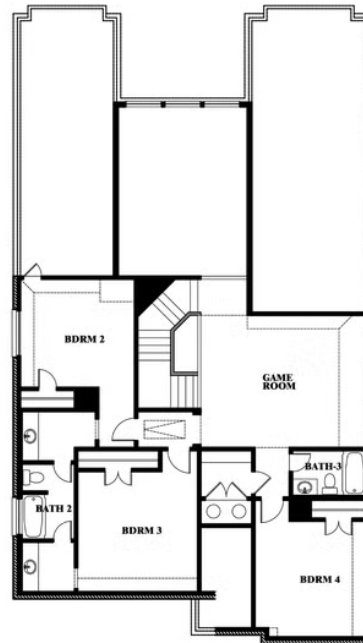

ELEVATION B

ELEVATION C

Rose

ROSE FLOOR PLAN

SILO MILLS

4425 SWEET ACRES AVE, JOSHUA, TX 76058

Rose