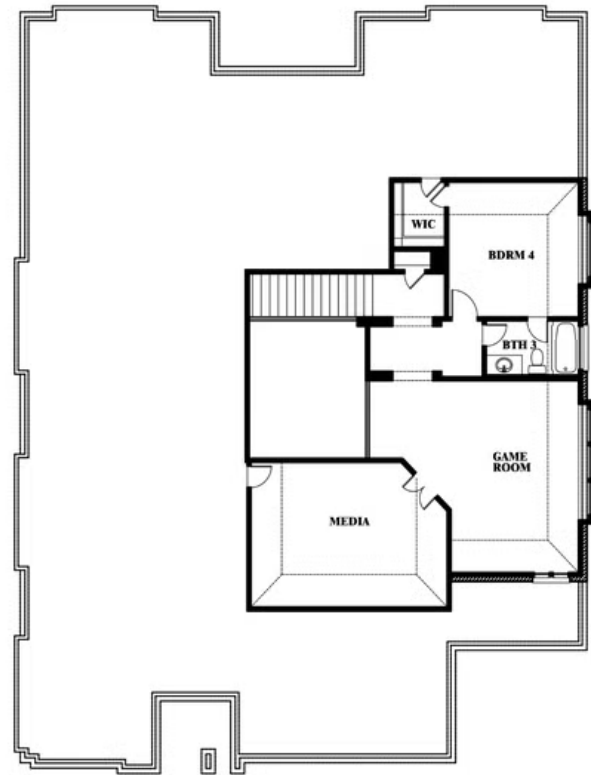

Primrose FE V

HOMES FROM
\$552,990

CLASSIC SERIES

SILO MILLS

4425 SWEET ACRES AVE, JOSHUA, TX 76058

3,733
SQUARE FEET

4
BEDROOMS

3.5
BATHROOMS

3
CAR GARAGE

ELEVATION A

ELEVATION B

ELEVATION C

Primrose FE V

SILO MILLS

4425 SWEET ACRES AVE, JOSHUA, TX 76058

Primrose FE V

This brochure is for general informational purposes and is to be used as a guide only. Changes may be made during the development process and floorplans, dimensions, fixtures, fittings, finishes and specifications are subject to change without notice. Window placement, balcony configuration, wardrobe sizes and living areas may vary slightly within each plan type. EQUAL HOUSING OPPORTUNITY