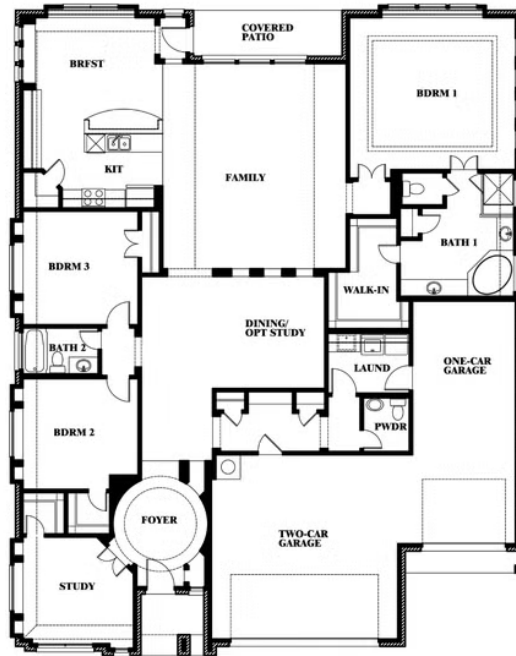

Primrose FE

SILO MILLS

4425 SWEET ACRES AVE, JOSHUA, TX 76058

Primrose FE