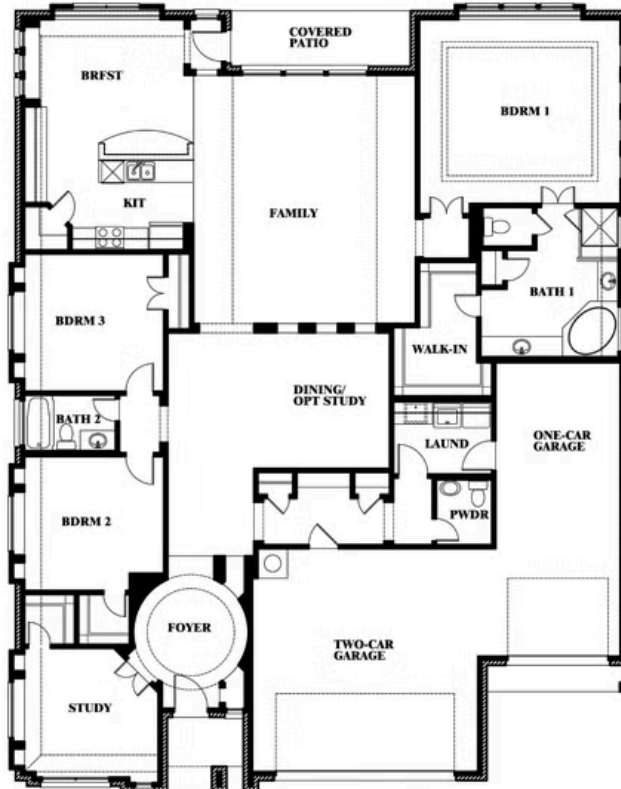

Primrose FE

HOMES FROM
\$489,990

CLASSIC SERIES

SILO MILLS

4425 SWEET ACRES AVE, JOSHUA, TX 76058

2,775
SQUARE FEET

3
BEDROOMS

2.5
BATHROOMS

Primrose FE

SILO MILLS

4425 SWEET ACRES AVE, JOSHUA, TX 76058

Primrose FE

This brochure is for general informational purposes and is to be used as a guide only. Changes may be made during the development process and floorplans, dimensions, fixtures, fittings, finishes and specifications are subject to change without notice. Window placement, balcony configuration, wardrobe sizes and living areas may vary slightly within each plan type. EQUAL HOUSING OPPORTUNITY