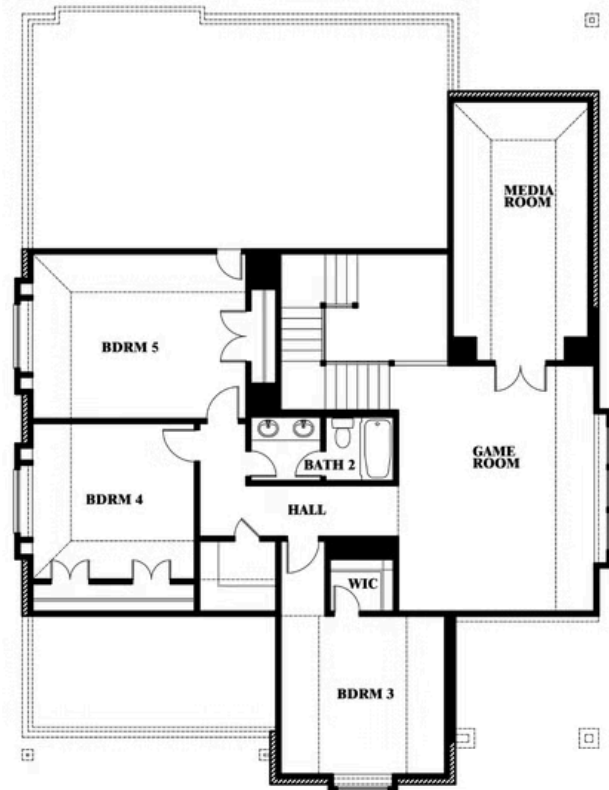

Magnolia II

HOMES FROM
\$459,990

CLASSIC SERIES

SILO MILLS

4425 SWEET ACRES AVE, JOSHUA, TX 76058

3,430
SQUARE FEET

4
BEDROOMS

2.5
BATHROOMS

Magnolia II

SILO MILLS

4425 SWEET ACRES AVE, JOSHUA, TX 76058

MAGNOLIA II FLOOR PLAN

Magnolia II

This brochure is for general informational purposes and is to be used as a guide only. Changes may be made during the development process and floorplans, dimensions, fixtures, fittings, finishes and specifications are subject to change without notice. Window placement, balcony configuration, wardrobe sizes and living areas may vary slightly within each plan type. EQUAL HOUSING OPPORTUNITY