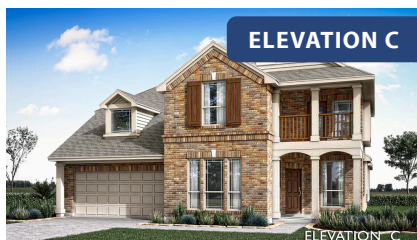

Magnolia II

HOMES FROM
\$459,990

CLASSIC SERIES

SILO MILLS

4425 SWEET ACRES AVE, JOSHUA, TX 76058

3,430
SQUARE FEET

4
BEDROOMS

2.5
BATHROOMS

2
CAR GARAGE

Document generated Mar 30, 2025. Prices, plans, square footage, features and materials are subject to change at any time without notice and vary among communities. Listed prices are for informational purposes only, are not binding, and do not create any contractual obligation(s). The price of any home is dependent on numerous factors, all of which are unique to a specific home, and is not guaranteed until specified in a binding contract. Pricing of elevations and additional optional beds/baths vary per plan. Some plans require a premium homesite. Please ask the Community Manager for details. Renderings of homes are artist concepts and may not reflect exact colors and materials.

Magnolia II

SILO MILLS

4425 SWEET ACRES AVE, JOSHUA, TX 76058

MAGNOLIA II FLOOR PLAN

Magnolia II

This brochure is for general informational purposes and is to be used as a guide only. Changes may be made during the development process and floorplans, dimensions, fixtures, fittings, finishes and specifications are subject to change without notice. Window placement, balcony configuration, wardrobe sizes and living areas may vary slightly within each plan type. EQUAL HOUSING OPPORTUNITY