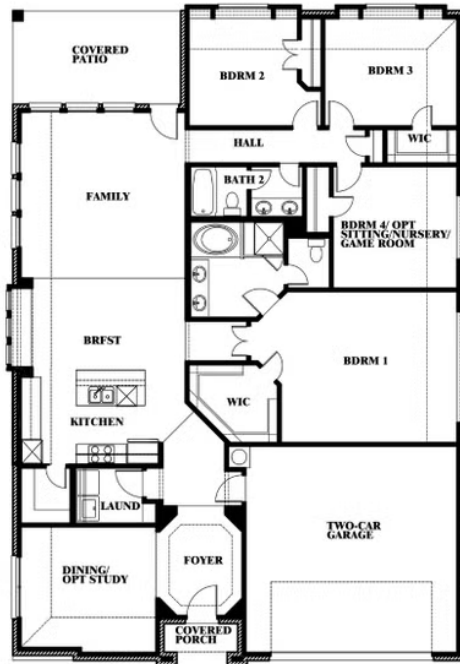

Hawthorne

SILO MILLS

4425 SWEET ACRES AVE, JOSHUA, TX 76058

Hawthorne Opt. Deluxe Kitchen