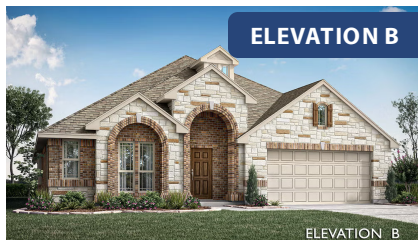

Hawthorne

CLASSIC SERIES

SILO MILLS

4425 SWEET ACRES AVE, JOSHUA, TX 76058

HOMES FROM

\$394,990

2,235
SQUARE FEET

4
BEDROOMS

2.0
BATHROOMS

2
CAR GARAGE

ELEVATION A

ELEVATION B

ELEVATION B

ELEVATION C

ELEVATION C

Hawthorne

SILO MILLS

4425 SWEET ACRES AVE, JOSHUA, TX 76058

Hawthorne

This brochure is for general informational purposes and is to be used as a guide only. Changes may be made during the development process and floorplans, dimensions, fixtures, fittings, finishes and specifications are subject to change without notice. Window placement, balcony configuration, wardrobe sizes and living areas may vary slightly within each plan type. EQUAL HOUSING OPPORTUNITY