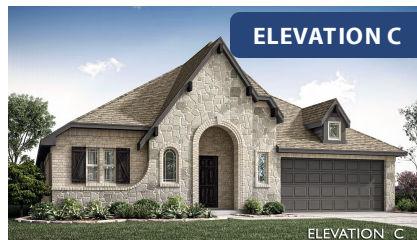

Hawthorne

CLASSIC SERIES

SILO MILLS

4425 SWEET ACRES AVE, JOSHUA, TX 76058

HOMES FROM

\$394,990

2,235
SQUARE FEET

4
BEDROOMS

2.0
BATHROOMS

2
CAR GARAGE

ELEVATION A

ELEVATION B

ELEVATION B

ELEVATION C

ELEVATION C

Hawthorne

SILO MILLS

4425 SWEET ACRES AVE, JOSHUA, TX 76058

Hawthorne

This brochure is for general informational purposes and is to be used as a guide only. Changes may be made during the development process and floorplans, dimensions, fixtures, fittings, finishes and specifications are subject to change without notice. Window placement, balcony configuration, wardrobe sizes and living areas may vary slightly within each plan type. EQUAL HOUSING OPPORTUNITY