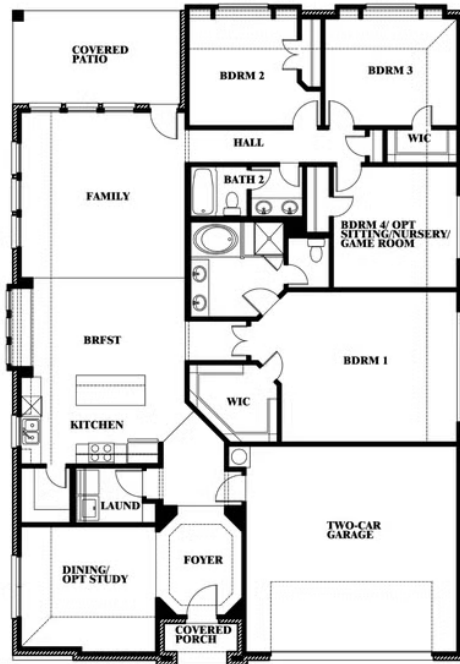

Hawthorne

SILO MILLS

4425 SWEET ACRES AVE, JOSHUA, TX 76058

Hawthorne