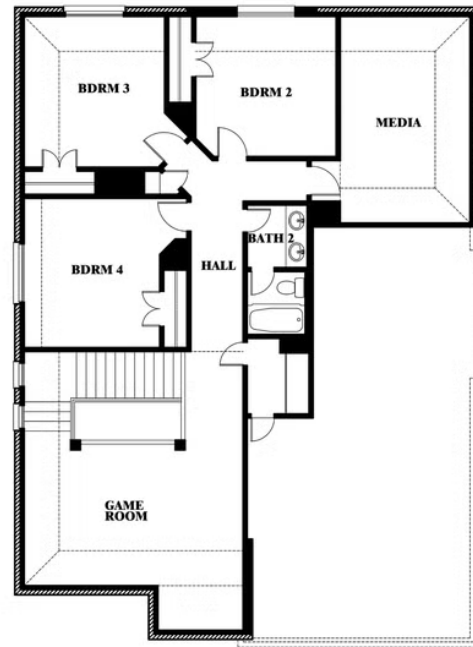

Dewberry II

SILO MILLS

4425 SWEET ACRES AVE, JOSHUA, TX 76058

Dewberry II