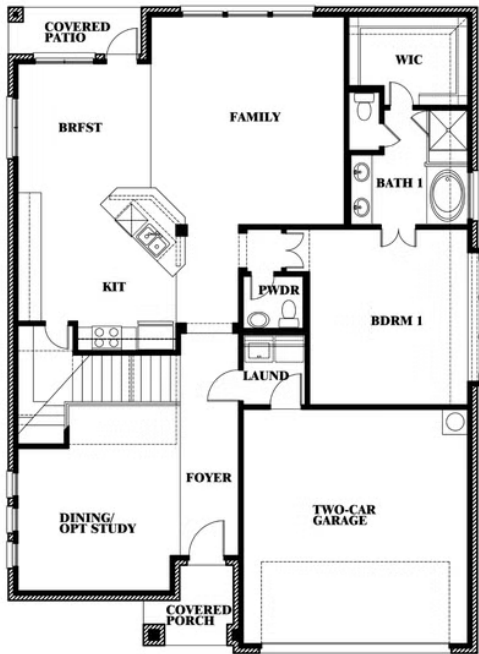

Dewberry

SILO MILLS

4425 SWEET ACRES AVE, JOSHUA, TX 76058

Dewberry