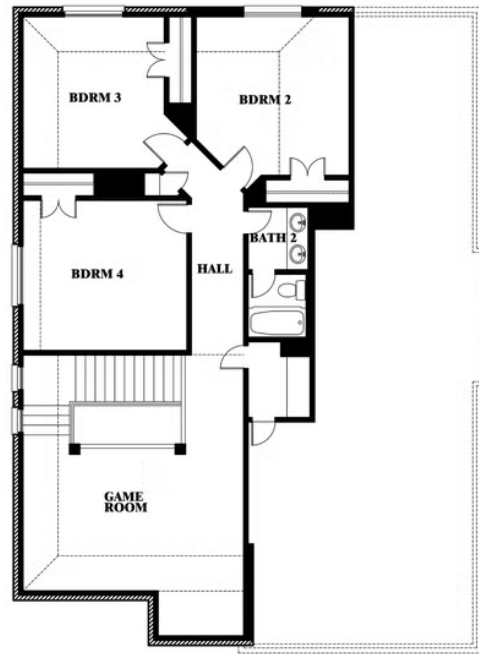

Dewberry

SILO MILLS

4425 SWEET ACRES AVE, JOSHUA, TX 76058

Dewberry