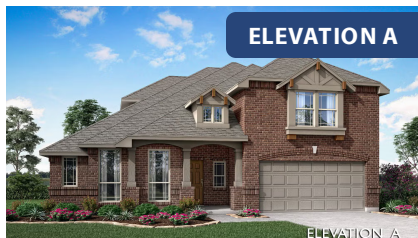

Carolina IV

HOMES FROM
\$454,990

CLASSIC SERIES

SILO MILLS

4425 SWEET ACRES AVE, JOSHUA, TX 76058

3,280
SQUARE FEET

4
BEDROOMS

3.0
BATHROOMS

2
CAR GARAGE

ELEVATION D

Carolina IV

SILO MILLS

4425 SWEET ACRES AVE, JOSHUA, TX 76058

Carolina IV

This brochure is for general informational purposes and is to be used as a guide only. Changes may be made during the development process and floorplans, dimensions, fixtures, fittings, finishes and specifications are subject to change without notice. Window placement, balcony configuration, wardrobe sizes and living areas may vary slightly within each plan type. EQUAL HOUSING OPPORTUNITY