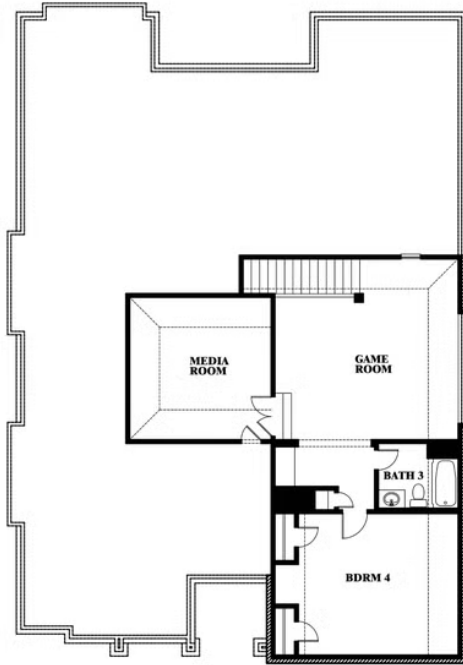

Carolina IV

SILO MILLS

4425 SWEET ACRES AVE, JOSHUA, TX 76058

Carolina IV