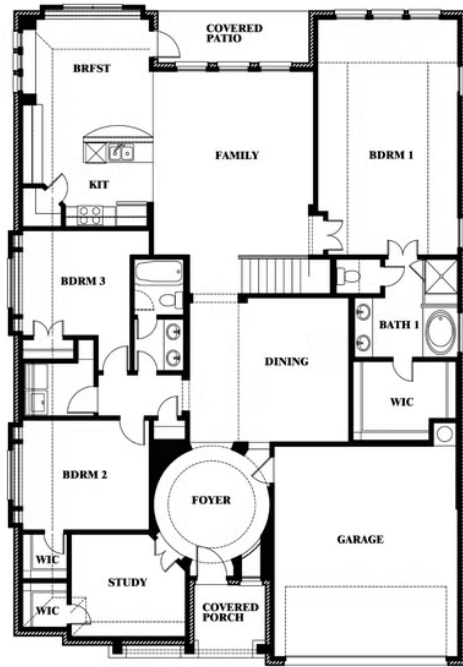

Carolina IV

SILO MILLS

4425 SWEET ACRES AVE, JOSHUA, TX 76058

Carolina IV