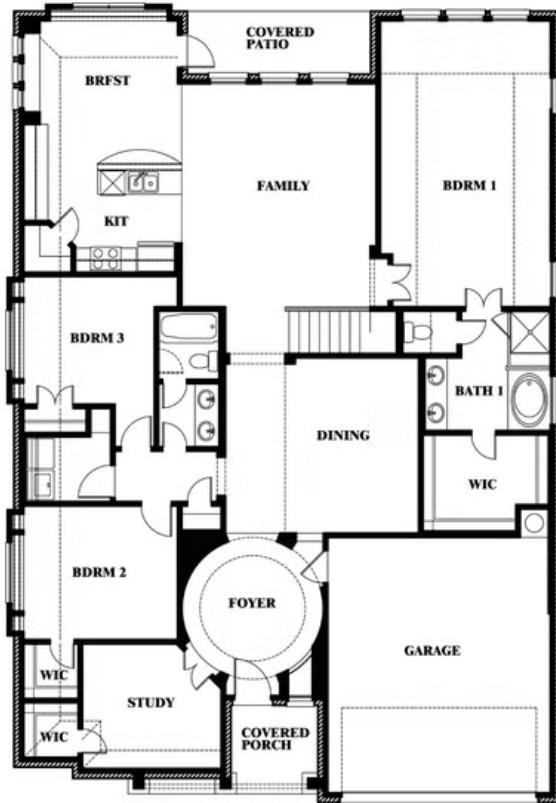

Carolina IV

HOMES FROM
\$454,990

CLASSIC SERIES

SILO MILLS

4425 SWEET ACRES AVE, JOSHUA, TX 76058

3,280
SQUARE FEET

4
BEDROOMS

3.0
BATHROOMS

2
CAR GARAGE

ELEVATION D

ELEVATION A

ELEVATION AS

ELEVATION C

ELEVATION E

ELEVATION F

Carolina IV

SILO MILLS

4425 SWEET ACRES AVE, JOSHUA, TX 76058

Carolina IV

This brochure is for general informational purposes and is to be used as a guide only. Changes may be made during the development process and floorplans, dimensions, fixtures, fittings, finishes and specifications are subject to change without notice. Window placement, balcony configuration, wardrobe sizes and living areas may vary slightly within each plan type. EQUAL HOUSING OPPORTUNITY