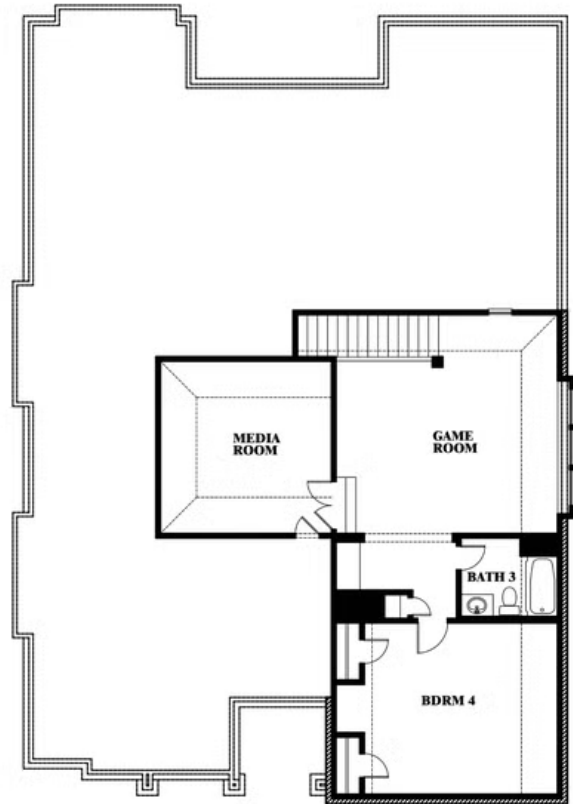

Carolina IV

HOMES FROM
\$454,990

CLASSIC SERIES

SILO MILLS

4425 SWEET ACRES AVE, JOSHUA, TX 76058

3,280
SQUARE FEET

4
BEDROOMS

3.0
BATHROOMS

2
CAR GARAGE

ELEVATION D

ELEVATION A

ELEVATION AS

ELEVATION C

ELEVATION E

ELEVATION F

Carolina IV

SILO MILLS

4425 SWEET ACRES AVE, JOSHUA, TX 76058

Carolina IV

This brochure is for general informational purposes and is to be used as a guide only. Changes may be made during the development process and floorplans, dimensions, fixtures, fittings, finishes and specifications are subject to change without notice. Window placement, balcony configuration, wardrobe sizes and living areas may vary slightly within each plan type. EQUAL HOUSING OPPORTUNITY