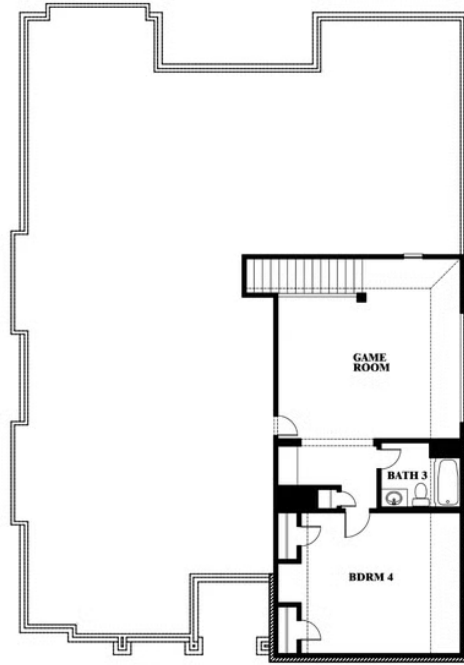

Carolina III

SILO MILLS

4425 SWEET ACRES AVE, JOSHUA, TX 76058

Carolina III