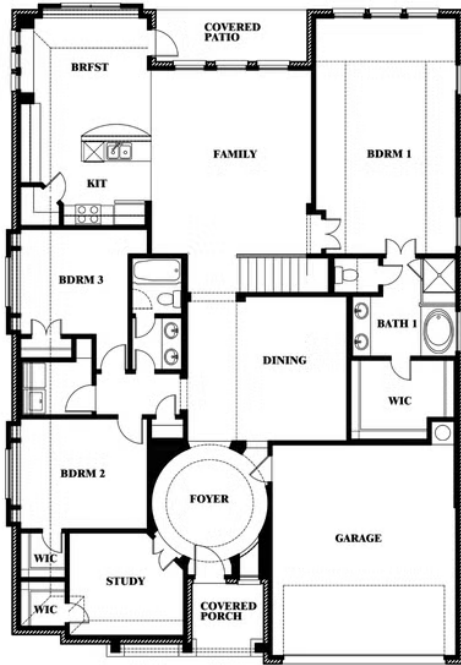

Carolina III

SILO MILLS

4425 SWEET ACRES AVE, JOSHUA, TX 76058

Carolina III