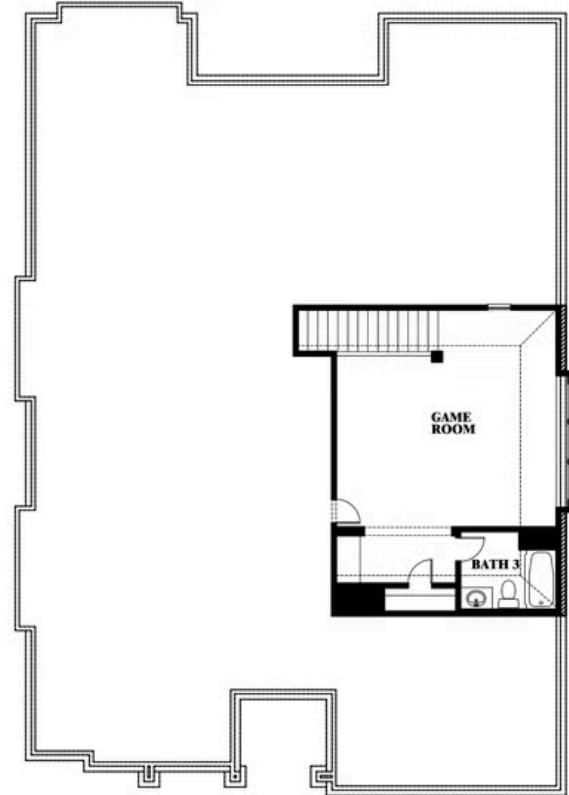

ELEVATION C

ELEVATION F

Carolina II

SILO MILLS

4425 SWEET ACRES AVE, JOSHUA, TX 76058

Carolina II

This brochure is for general informational purposes and is to be used as a guide only. Changes may be made during the development process and floorplans, dimensions, fixtures, fittings, finishes and specifications are subject to change without notice. Window placement, balcony configuration, wardrobe sizes and living areas may vary slightly within each plan type. EQUAL HOUSING OPPORTUNITY