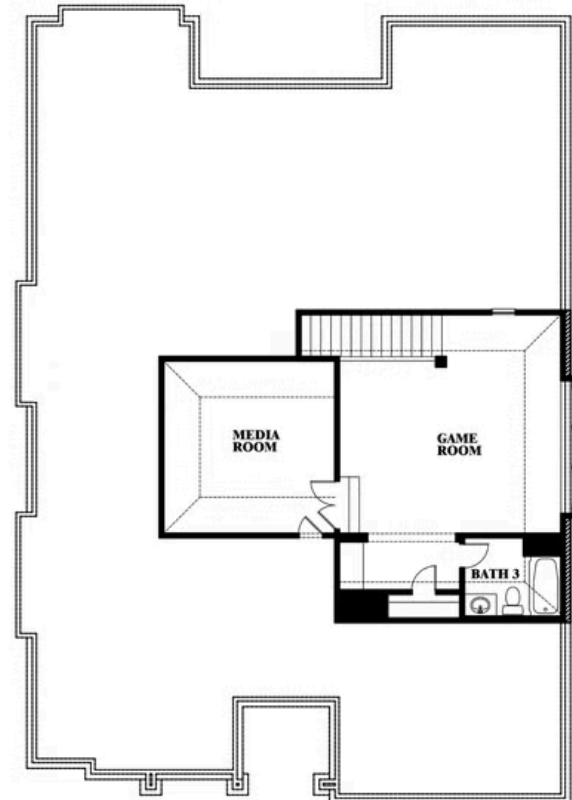

Carolina II

SILO MILLS

4425 SWEET ACRES AVE, JOSHUA, TX 76058

Carolina II

This brochure is for general informational purposes and is to be used as a guide only. Changes may be made during the development process and floorplans, dimensions, fixtures, fittings, finishes and specifications are subject to change without notice. Window placement, balcony configuration, wardrobe sizes and living areas may vary slightly within each plan type. EQUAL HOUSING OPPORTUNITY

Carolina II

SILO MILLS

4425 SWEET ACRES AVE, JOSHUA, TX 76058

Carolina II with Media Room

This brochure is for general informational purposes and is to be used as a guide only. Changes may be made during the development process and floorplans, dimensions, fixtures, fittings, finishes and specifications are subject to change without notice. Window placement, balcony configuration, wardrobe sizes and living areas may vary slightly within each plan type. EQUAL HOUSING OPPORTUNITY