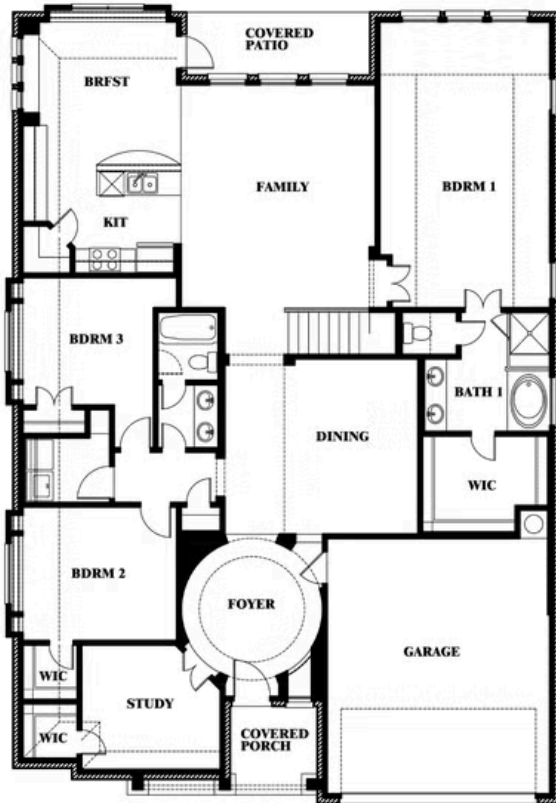

Carolina II

HOMES FROM
\$429,990

CLASSIC SERIES

SILO MILLS

4425 SWEET ACRES AVE, JOSHUA, TX 76058

2,771
SQUARE FEET

3
BEDROOMS

3.0
BATHROOMS

2
CAR GARAGE

ELEVATION D

ELEVATION A

ELEVATION A

ELEVATION AS

ELEVATION AS

ELEVATION C

ELEVATION C

Carolina II

SILO MILLS

4425 SWEET ACRES AVE, JOSHUA, TX 76058

Carolina II

This brochure is for general informational purposes and is to be used as a guide only. Changes may be made during the development process and floorplans, dimensions, fixtures, fittings, finishes and specifications are subject to change without notice. Window placement, balcony configuration, wardrobe sizes and living areas may vary slightly within each plan type. EQUAL HOUSING OPPORTUNITY

Carolina II

SILO MILLS

4425 SWEET ACRES AVE, JOSHUA, TX 76058

Carolina II with Media Room

This brochure is for general informational purposes and is to be used as a guide only. Changes may be made during the development process and floorplans, dimensions, fixtures, fittings, finishes and specifications are subject to change without notice. Window placement, balcony configuration, wardrobe sizes and living areas may vary slightly within each plan type. EQUAL HOUSING OPPORTUNITY