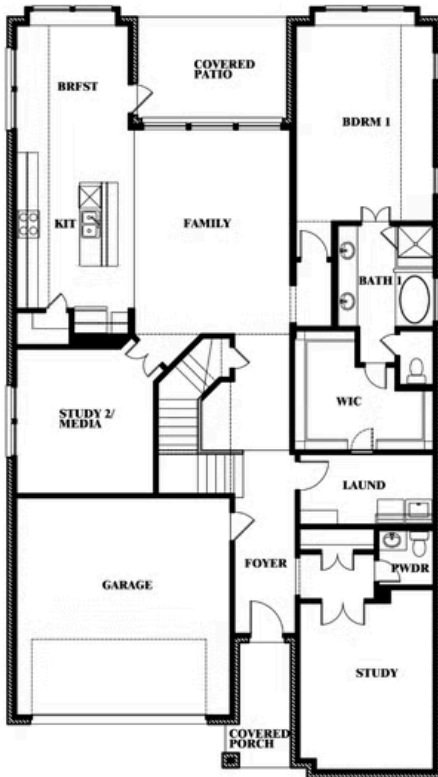

Rose

HOMES FROM
\$489,990

CLASSIC SERIES

SILO MILLS CLASSIC 70

4425 SWEET ACRES AVE, JOSHUA, TX 76058

3,359
SQUARE FEET

4
BEDROOMS

3.5
BATHROOMS

2
CAR GARAGE

ELEVATION A

ELEVATION AS

ELEVATION AS

ELEVATION B

ELEVATION B

ELEVATION C

ELEVATION C

ELEVATION D

ELEVATION D

Rose

ROSE FLOOR PLAN

SILO MILLS CLASSIC 70

4425 SWEET ACRES AVE, JOSHUA, TX 76058

Rose

This brochure is for general informational purposes and is to be used as a guide only. Changes may be made during the development process and floorplans, dimensions, fixtures, fittings, finishes and specifications are subject to change without notice. Window placement, balcony configuration, wardrobe sizes and living areas may vary slightly within each plan type. EQUAL HOUSING OPPORTUNITY

Rose

SILO MILLS CLASSIC 70

4425 SWEET ACRES AVE, JOSHUA, TX 76058

ROSE FLOOR PLAN WITH OPTIONAL BED & BATH AT STUDY

Rose
Opt. Bed & Bath at Study

This brochure is for general informational purposes and is to be used as a guide only. Changes may be made during the development process and floorplans, dimensions, fixtures, fittings, finishes and specifications are subject to change without notice. Window placement, balcony configuration, wardrobe sizes and living areas may vary slightly within each plan type. EQUAL HOUSING OPPORTUNITY