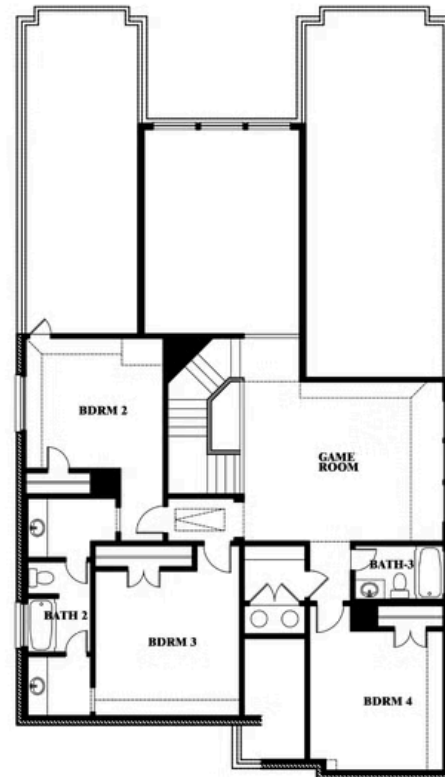

Rose

HOMES FROM
\$489,990

CLASSIC SERIES

SILO MILLS CLASSIC 70

4425 SWEET ACRES AVE, JOSHUA, TX 76058

3,359
SQUARE FEET

4
BEDROOMS

3.5
BATHROOMS

2
CAR GARAGE

ELEVATION A

ELEVATION AS

ELEVATION AS

ELEVATION B

ELEVATION B

ELEVATION C

ELEVATION C

ELEVATION D

ELEVATION D

Rose

ROSE FLOOR PLAN

SILO MILLS CLASSIC 70

4425 SWEET ACRES AVE, JOSHUA, TX 76058

Rose

This brochure is for general informational purposes and is to be used as a guide only. Changes may be made during the development process and floorplans, dimensions, fixtures, fittings, finishes and specifications are subject to change without notice. Window placement, balcony configuration, wardrobe sizes and living areas may vary slightly within each plan type. EQUAL HOUSING OPPORTUNITY

Rose

SILO MILLS CLASSIC 70

4425 SWEET ACRES AVE, JOSHUA, TX 76058

ROSE FLOOR PLAN WITH OPTIONAL BED & BATH AT STUDY

Rose
Opt. Bed & Bath at Study

This brochure is for general informational purposes and is to be used as a guide only. Changes may be made during the development process and floorplans, dimensions, fixtures, fittings, finishes and specifications are subject to change without notice. Window placement, balcony configuration, wardrobe sizes and living areas may vary slightly within each plan type. EQUAL HOUSING OPPORTUNITY