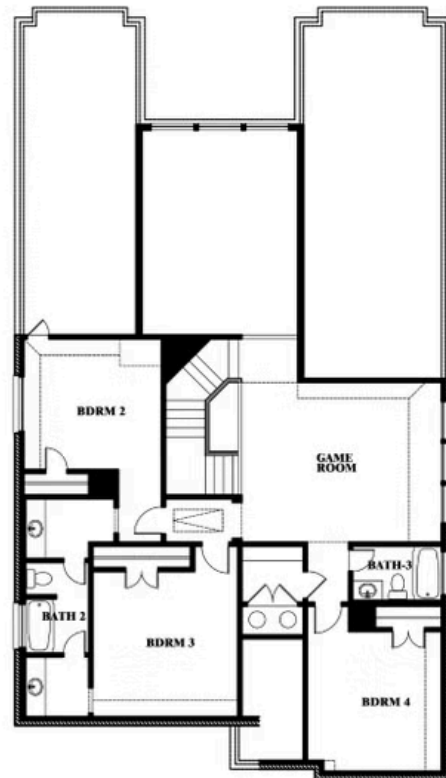

Rose

HOMES FROM
\$489,990

CLASSIC SERIES

SILO MILLS CLASSIC 70

4425 SWEET ACRES AVE, JOSHUA, TX 76058

3,359
SQUARE FEET

4
BEDROOMS

3.5
BATHROOMS

ELEVATION D

ELEVATION D

Rose

ROSE FLOOR PLAN

SILO MILLS CLASSIC 70

4425 SWEET ACRES AVE, JOSHUA, TX 76058

Rose

This brochure is for general informational purposes and is to be used as a guide only. Changes may be made during the development process and floorplans, dimensions, fixtures, fittings, finishes and specifications are subject to change without notice. Window placement, balcony configuration, wardrobe sizes and living areas may vary slightly within each plan type. EQUAL HOUSING OPPORTUNITY

Rose

SILO MILLS CLASSIC 70

4425 SWEET ACRES AVE, JOSHUA, TX 76058

ROSE FLOOR PLAN WITH OPTIONAL BED & BATH AT STUDY

Rose
Opt. Bed & Bath at Study

This brochure is for general informational purposes and is to be used as a guide only. Changes may be made during the development process and floorplans, dimensions, fixtures, fittings, finishes and specifications are subject to change without notice. Window placement, balcony configuration, wardrobe sizes and living areas may vary slightly within each plan type. EQUAL HOUSING OPPORTUNITY