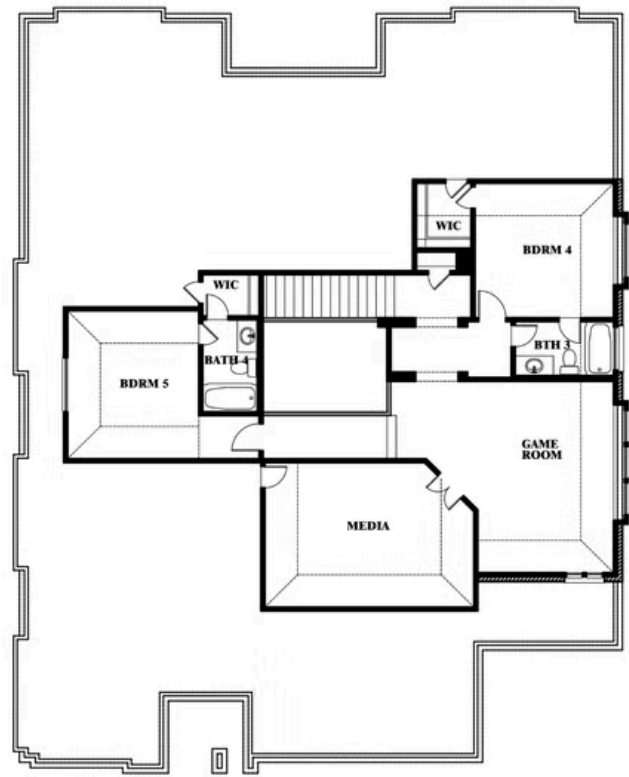

Primrose FE VI

HOMES FROM
\$584,990

CLASSIC SERIES

SILO MILLS CLASSIC 70

4425 SWEET ACRES AVE, JOSHUA, TX 76058

4,065
SQUARE FEET

5
BEDROOMS

4.5
BATHROOMS

3
CAR GARAGE

Primrose FE VI

SILO MILLS CLASSIC 70

4425 SWEET ACRES AVE, JOSHUA, TX 76058

Primrose FE VI

This brochure is for general informational purposes and is to be used as a guide only. Changes may be made during the development process and floorplans, dimensions, fixtures, fittings, finishes and specifications are subject to change without notice. Window placement, balcony configuration, wardrobe sizes and living areas may vary slightly within each plan type. EQUAL HOUSING OPPORTUNITY