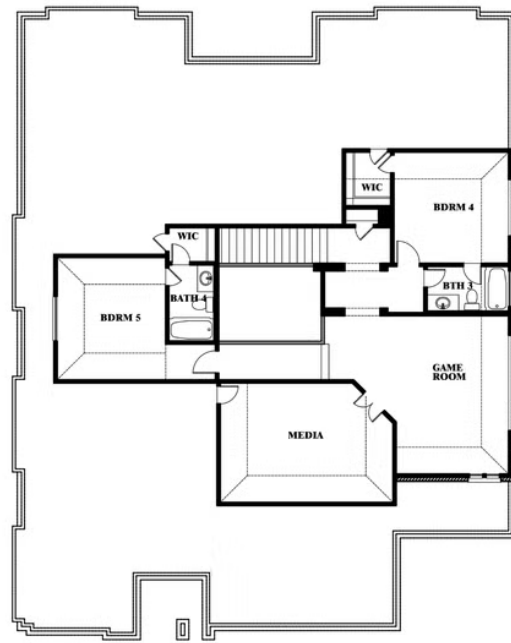

Primrose FE VI

SILO MILLS CLASSIC 70

4425 SWEET ACRES AVE, JOSHUA, TX 76058

Primrose FE VI