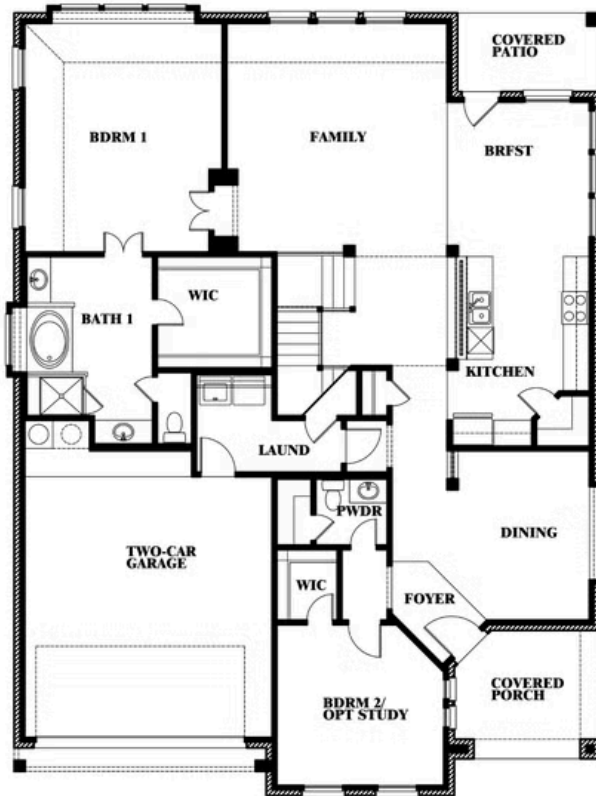

Magnolia II

HOMES FROM
\$481,990

CLASSIC SERIES

SILO MILLS CLASSIC 70

4425 SWEET ACRES AVE, JOSHUA, TX 76058

3,430
SQUARE FEET

4
BEDROOMS

2.5
BATHROOMS

Magnolia II

SILO MILLS CLASSIC 70

4425 SWEET ACRES AVE, JOSHUA, TX 76058

MAGNOLIA II FLOOR PLAN

Magnolia II

This brochure is for general informational purposes and is to be used as a guide only. Changes may be made during the development process and floorplans, dimensions, fixtures, fittings, finishes and specifications are subject to change without notice. Window placement, balcony configuration, wardrobe sizes and living areas may vary slightly within each plan type. EQUAL HOUSING OPPORTUNITY