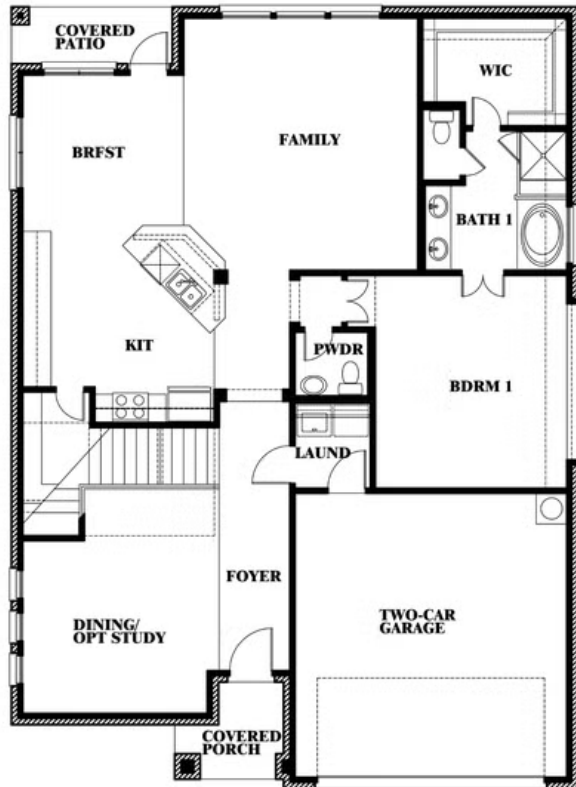

Dewberry II

HOMES FROM
\$448,990

CLASSIC SERIES

SILO MILLS CLASSIC 70

4425 SWEET ACRES AVE, JOSHUA, TX 76058

3,026
SQUARE FEET

4
BEDROOMS

2.5
BATHROOMS

2
CAR GARAGE

Dewberry II

SILO MILLS CLASSIC 70

4425 SWEET ACRES AVE, JOSHUA, TX 76058

Dewberry II

This brochure is for general informational purposes and is to be used as a guide only. Changes may be made during the development process and floorplans, dimensions, fixtures, fittings, finishes and specifications are subject to change without notice. Window placement, balcony configuration, wardrobe sizes and living areas may vary slightly within each plan type. EQUAL HOUSING OPPORTUNITY