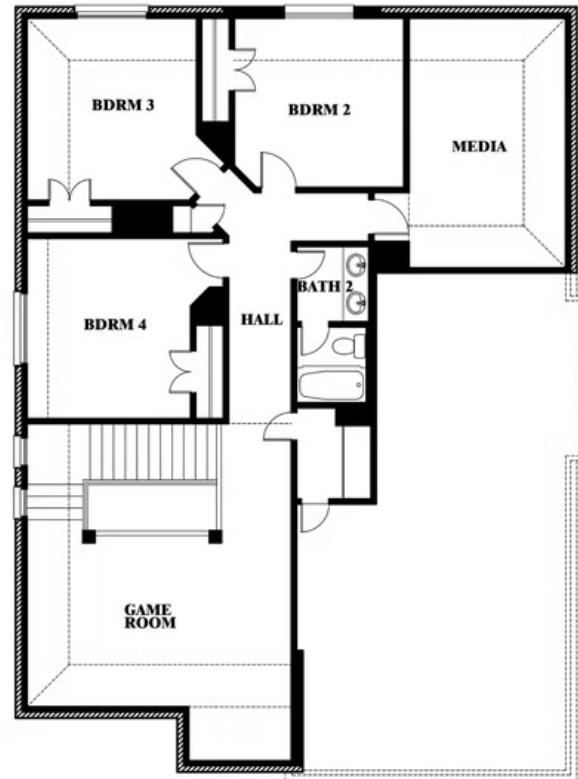

Dewberry II

HOMES FROM
\$448,990

CLASSIC SERIES

SILO MILLS CLASSIC 70

4425 SWEET ACRES AVE, JOSHUA, TX 76058

3,026
SQUARE FEET

4
BEDROOMS

2.5
BATHROOMS

2
CAR GARAGE

Dewberry II

SILO MILLS CLASSIC 70

4425 SWEET ACRES AVE, JOSHUA, TX 76058

Dewberry II

This brochure is for general informational purposes and is to be used as a guide only. Changes may be made during the development process and floorplans, dimensions, fixtures, fittings, finishes and specifications are subject to change without notice. Window placement, balcony configuration, wardrobe sizes and living areas may vary slightly within each plan type. EQUAL HOUSING OPPORTUNITY