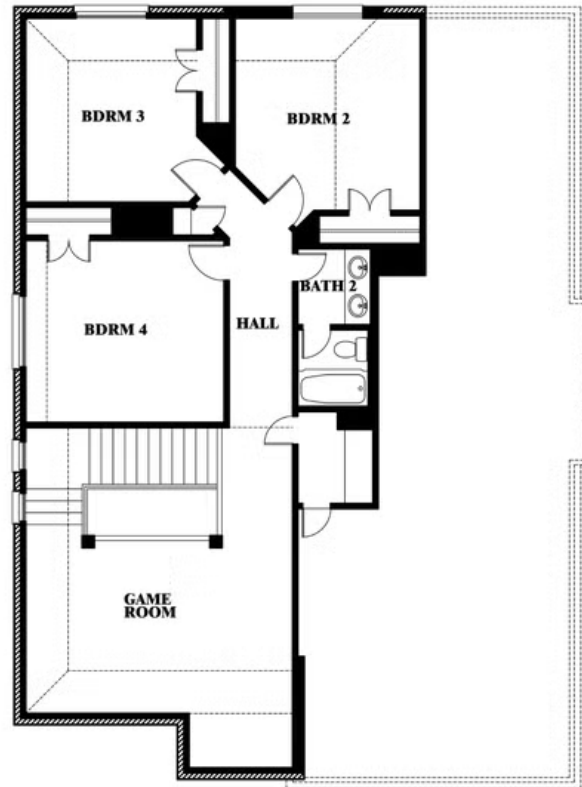

Dewberry

CLASSIC SERIES

SILO MILLS CLASSIC 70

4425 SWEET ACRES AVE, JOSHUA, TX 76058

HOMES FROM

\$438,990

2,820
SQUARE FEET

4
BEDROOMS

ELEVATION CS

ELEVATION D

ELEVATION D

Dewberry

SILO MILLS CLASSIC 70

4425 SWEET ACRES AVE, JOSHUA, TX 76058

Dewberry

This brochure is for general informational purposes and is to be used as a guide only. Changes may be made during the development process and floorplans, dimensions, fixtures, fittings, finishes and specifications are subject to change without notice. Window placement, balcony configuration, wardrobe sizes and living areas may vary slightly within each plan type. EQUAL HOUSING OPPORTUNITY