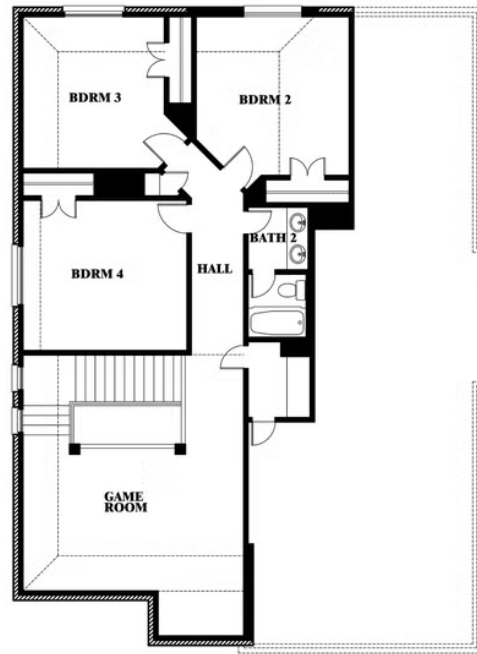

ELEVATION A

ELEVATION A

ELEVATION CS

ELEVATION CS

Dewberry

SILO MILLS CLASSIC 70

4425 SWEET ACRES AVE, JOSHUA, TX 76058

Dewberry