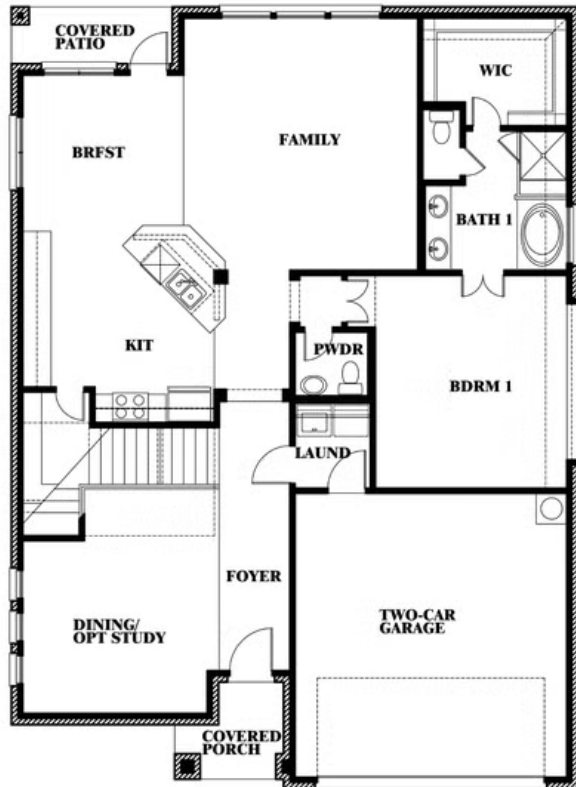

Dewberry

CLASSIC SERIES

SILO MILLS CLASSIC 70

4425 SWEET ACRES AVE, JOSHUA, TX 76058

HOMES FROM

\$438,990

2,820
SQUARE FEET

4
BEDROOMS

2.5
BATHROOMS

2
CAR GARAGE

ELEVATION C

ELEVATION AS

ELEVATION AS

ELEVATION A

ELEVATION A

ELEVATION CS

ELEVATION CS

ELEVATION D

ELEVATION D

Dewberry

SILO MILLS CLASSIC 70

4425 SWEET ACRES AVE, JOSHUA, TX 76058

Dewberry

This brochure is for general informational purposes and is to be used as a guide only. Changes may be made during the development process and floorplans, dimensions, fixtures, fittings, finishes and specifications are subject to change without notice. Window placement, balcony configuration, wardrobe sizes and living areas may vary slightly within each plan type. EQUAL HOUSING OPPORTUNITY