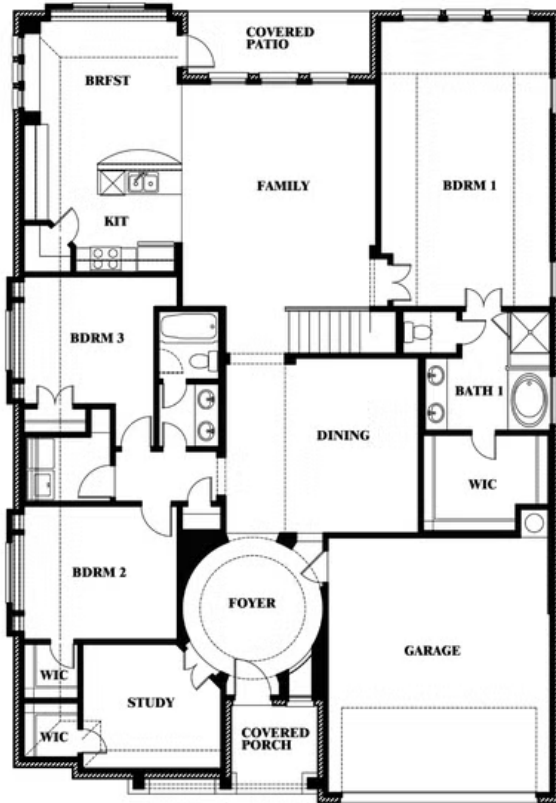

Carolina IV

HOMES FROM
\$476,990

CLASSIC SERIES

SILO MILLS CLASSIC 70

4425 SWEET ACRES AVE, JOSHUA, TX 76058

3,280
SQUARE FEET

4
BEDROOMS

3.0
BATHROOMS

2
CAR GARAGE

ELEVATION D

ELEVATION A

ELEVATION A

ELEVATION AS

ELEVATION AS

ELEVATION C

ELEVATION C

ELEVATION E

ELEVATION E

ELEVATION F

ELEVATION F

Carolina IV

SILO MILLS CLASSIC 70

4425 SWEET ACRES AVE, JOSHUA, TX 76058

Carolina IV

This brochure is for general informational purposes and is to be used as a guide only. Changes may be made during the development process and floorplans, dimensions, fixtures, fittings, finishes and specifications are subject to change without notice. Window placement, balcony configuration, wardrobe sizes and living areas may vary slightly within each plan type. EQUAL HOUSING OPPORTUNITY