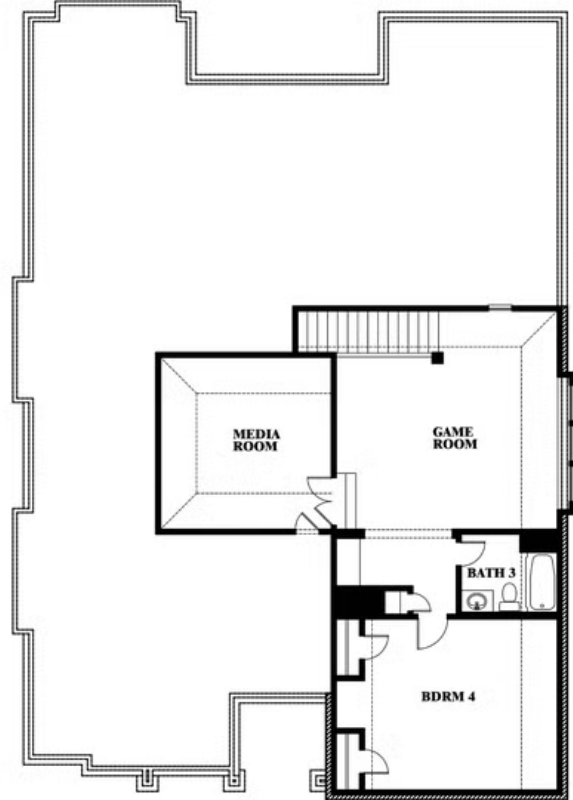

Carolina IV

HOMES FROM
\$476,990

CLASSIC SERIES

SILO MILLS CLASSIC 70

4425 SWEET ACRES AVE, JOSHUA, TX 76058

3,280
SQUARE FEET

4
BEDROOMS

3.0
BATHROOMS

2
CAR GARAGE

ELEVATION D

ELEVATION A

ELEVATION A

ELEVATION AS

ELEVATION AS

ELEVATION C

ELEVATION C

ELEVATION E

ELEVATION E

ELEVATION F

ELEVATION F

Carolina IV

SILO MILLS CLASSIC 70

4425 SWEET ACRES AVE, JOSHUA, TX 76058

Carolina IV

This brochure is for general informational purposes and is to be used as a guide only. Changes may be made during the development process and floorplans, dimensions, fixtures, fittings, finishes and specifications are subject to change without notice. Window placement, balcony configuration, wardrobe sizes and living areas may vary slightly within each plan type. EQUAL HOUSING OPPORTUNITY