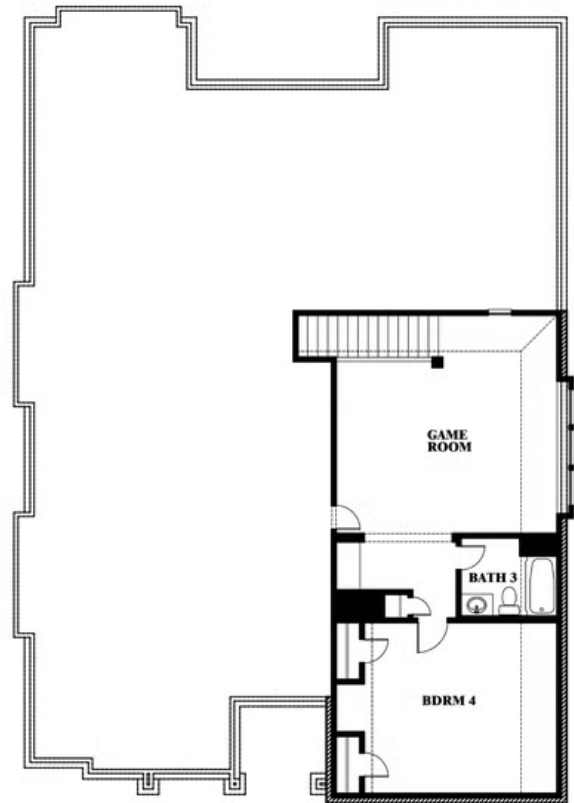

Carolina III

HOMES FROM
\$466,990

CLASSIC SERIES

SILO MILLS CLASSIC 70

4425 SWEET ACRES AVE, JOSHUA, TX 76058

3,067
SQUARE FEET

4
BEDROOMS

3.0
BATHROOMS

ELEVATION E

ELEVATION E

ELEVATION F

ELEVATION F

Carolina III

SILO MILLS CLASSIC 70

4425 SWEET ACRES AVE, JOSHUA, TX 76058

Carolina III

This brochure is for general informational purposes and is to be used as a guide only. Changes may be made during the development process and floorplans, dimensions, fixtures, fittings, finishes and specifications are subject to change without notice. Window placement, balcony configuration, wardrobe sizes and living areas may vary slightly within each plan type. EQUAL HOUSING OPPORTUNITY