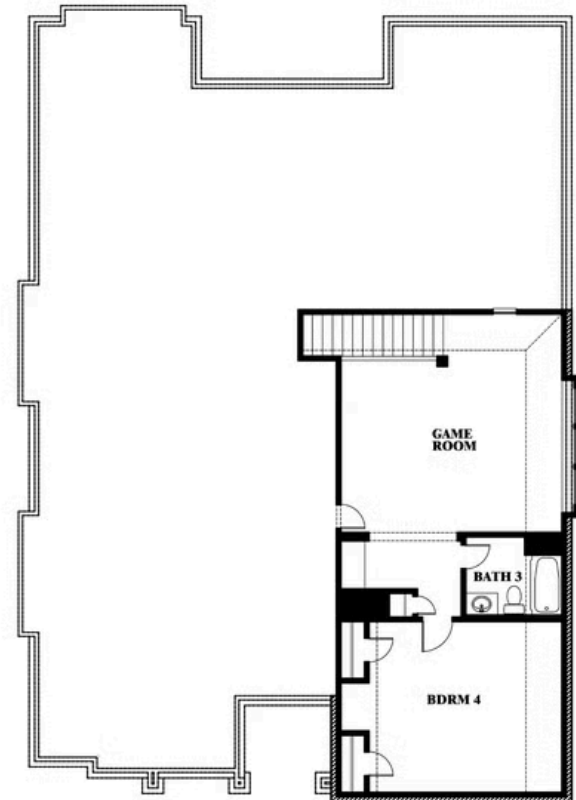

Carolina III

HOMES FROM
\$466,990

CLASSIC SERIES

SILO MILLS CLASSIC 70

4425 SWEET ACRES AVE, JOSHUA, TX 76058

3,067
SQUARE FEET

4
BEDROOMS

3.0
BATHROOMS

ELEVATION E

ELEVATION E

ELEVATION F

ELEVATION F

Carolina III

SILO MILLS CLASSIC 70

4425 SWEET ACRES AVE, JOSHUA, TX 76058

Carolina III

This brochure is for general informational purposes and is to be used as a guide only. Changes may be made during the development process and floorplans, dimensions, fixtures, fittings, finishes and specifications are subject to change without notice. Window placement, balcony configuration, wardrobe sizes and living areas may vary slightly within each plan type. EQUAL HOUSING OPPORTUNITY