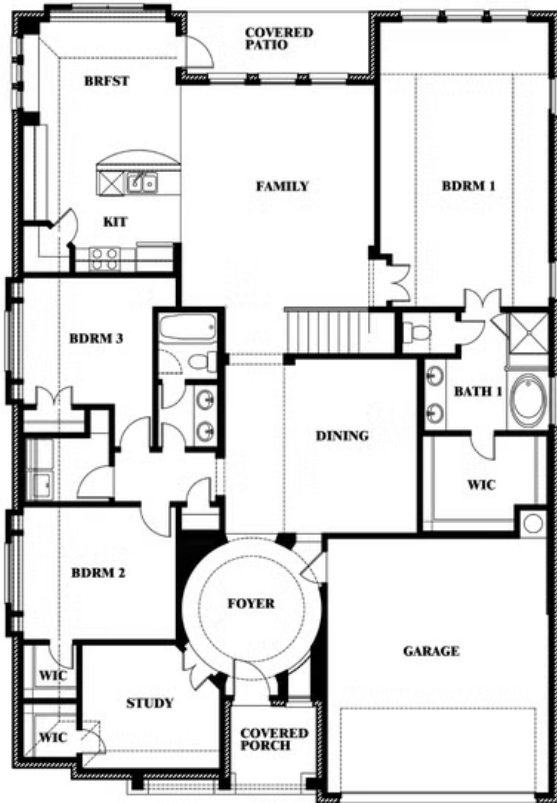

Carolina III

HOMES FROM
\$466,990

CLASSIC SERIES

SILO MILLS CLASSIC 70

4425 SWEET ACRES AVE, JOSHUA, TX 76058

3,067
SQUARE FEET

4
BEDROOMS

3.0
BATHROOMS

2
CAR GARAGE

ELEVATION AS

ELEVATION A

ELEVATION A

ELEVATION C

ELEVATION C

ELEVATION D

ELEVATION D

ELEVATION E

ELEVATION E

ELEVATION F

ELEVATION F

Carolina III

SILO MILLS CLASSIC 70

4425 SWEET ACRES AVE, JOSHUA, TX 76058

Carolina III

This brochure is for general informational purposes and is to be used as a guide only. Changes may be made during the development process and floorplans, dimensions, fixtures, fittings, finishes and specifications are subject to change without notice. Window placement, balcony configuration, wardrobe sizes and living areas may vary slightly within each plan type. EQUAL HOUSING OPPORTUNITY