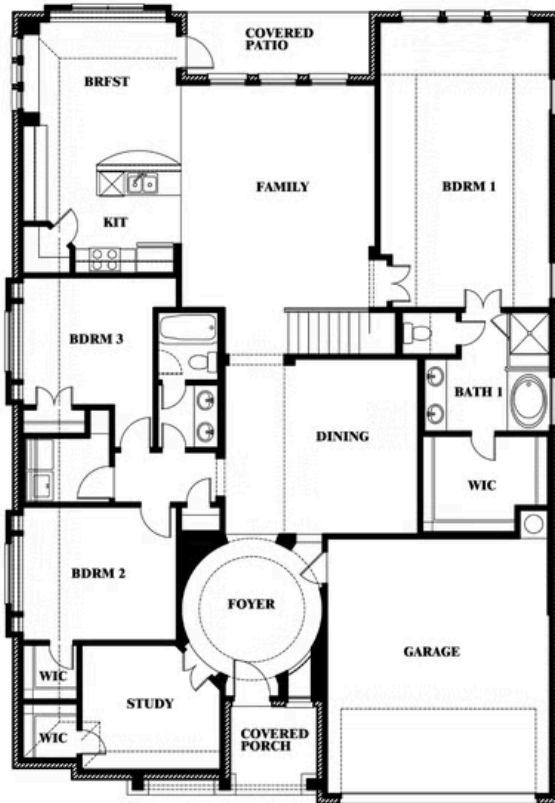

Carolina II

HOMES FROM
\$451,990

CLASSIC SERIES

SILO MILLS CLASSIC 70

4425 SWEET ACRES AVE, JOSHUA, TX 76058

2,771
SQUARE FEET

3
BEDROOMS

3.0
BATHROOMS

This brochure is for general informational purposes and is to be used as a guide only. Changes may be made during the development process and floorplans, dimensions, fixtures, fittings, finishes and specifications are subject to change without notice. Window placement, balcony configuration, wardrobe sizes and living areas may vary slightly within each plan type. EQUAL HOUSING OPPORTUNITY

Carolina II

SILO MILLS CLASSIC 70

4425 SWEET ACRES AVE, JOSHUA, TX 76058

Carolina II with Media Room

This brochure is for general informational purposes and is to be used as a guide only. Changes may be made during the development process and floorplans, dimensions, fixtures, fittings, finishes and specifications are subject to change without notice. Window placement, balcony configuration, wardrobe sizes and living areas may vary slightly within each plan type. EQUAL HOUSING OPPORTUNITY