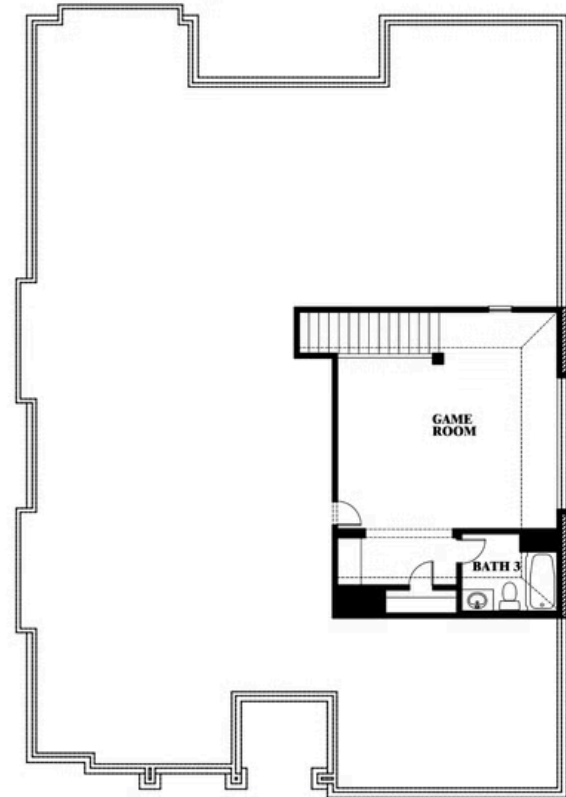

Carolina II

HOMES FROM
\$451,990

CLASSIC SERIES

SILO MILLS CLASSIC 70

4425 SWEET ACRES AVE, JOSHUA, TX 76058

2,771
SQUARE FEET

3
BEDROOMS

3.0
BATHROOMS

ELEVATION E

ELEVATION E

ELEVATION F

ELEVATION F

Carolina II

SILO MILLS CLASSIC 70

4425 SWEET ACRES AVE, JOSHUA, TX 76058

Carolina II

This brochure is for general informational purposes and is to be used as a guide only. Changes may be made during the development process and floorplans, dimensions, fixtures, fittings, finishes and specifications are subject to change without notice. Window placement, balcony configuration, wardrobe sizes and living areas may vary slightly within each plan type. EQUAL HOUSING OPPORTUNITY

Carolina II

SILO MILLS CLASSIC 70

4425 SWEET ACRES AVE, JOSHUA, TX 76058

Carolina II with Media Room

This brochure is for general informational purposes and is to be used as a guide only. Changes may be made during the development process and floorplans, dimensions, fixtures, fittings, finishes and specifications are subject to change without notice. Window placement, balcony configuration, wardrobe sizes and living areas may vary slightly within each plan type. EQUAL HOUSING OPPORTUNITY