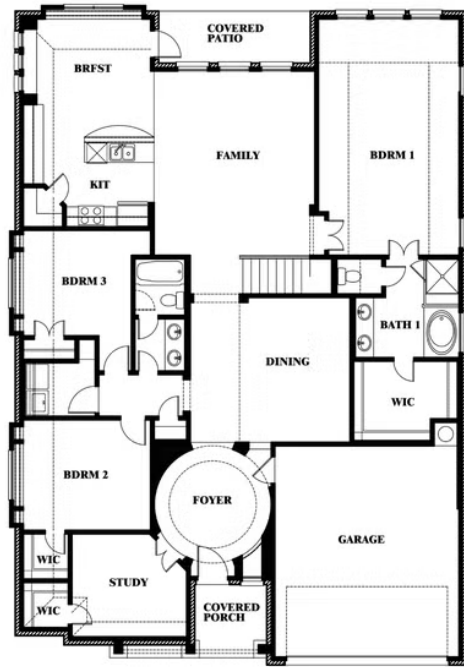

Carolina II

SILO MILLS CLASSIC 70

4425 SWEET ACRES AVE, JOSHUA, TX 76058

Carolina II