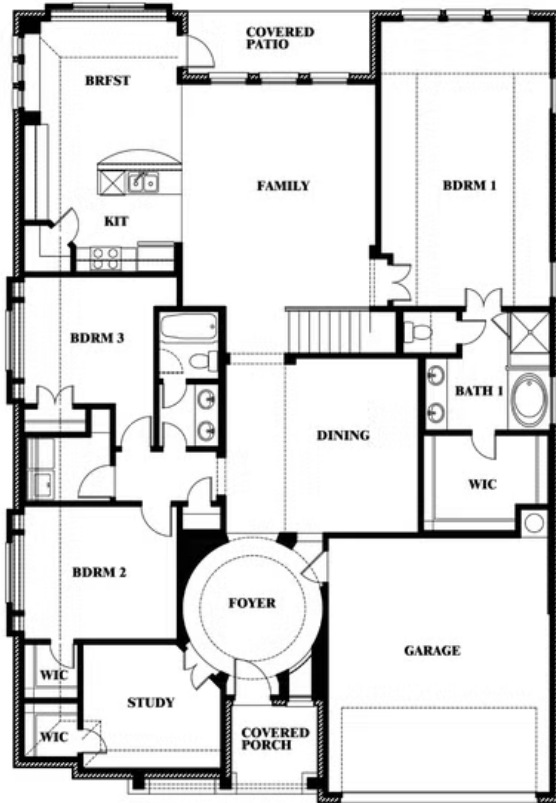

Carolina II

HOMES FROM
\$451,990

CLASSIC SERIES

SILO MILLS CLASSIC 70

4425 SWEET ACRES AVE, JOSHUA, TX 76058

2,771
SQUARE FEET

3
BEDROOMS

3.0
BATHROOMS

2
CAR GARAGE

ELEVATION D

ELEVATION A

ELEVATION AS

ELEVATION C

ELEVATION E

ELEVATION F

Carolina II

SILO MILLS CLASSIC 70

4425 SWEET ACRES AVE, JOSHUA, TX 76058

Carolina II

This brochure is for general informational purposes and is to be used as a guide only. Changes may be made during the development process and floorplans, dimensions, fixtures, fittings, finishes and specifications are subject to change without notice. Window placement, balcony configuration, wardrobe sizes and living areas may vary slightly within each plan type. EQUAL HOUSING OPPORTUNITY

Carolina II

SILO MILLS CLASSIC 70

4425 SWEET ACRES AVE, JOSHUA, TX 76058

Carolina II with Media Room

This brochure is for general informational purposes and is to be used as a guide only. Changes may be made during the development process and floorplans, dimensions, fixtures, fittings, finishes and specifications are subject to change without notice. Window placement, balcony configuration, wardrobe sizes and living areas may vary slightly within each plan type. EQUAL HOUSING OPPORTUNITY