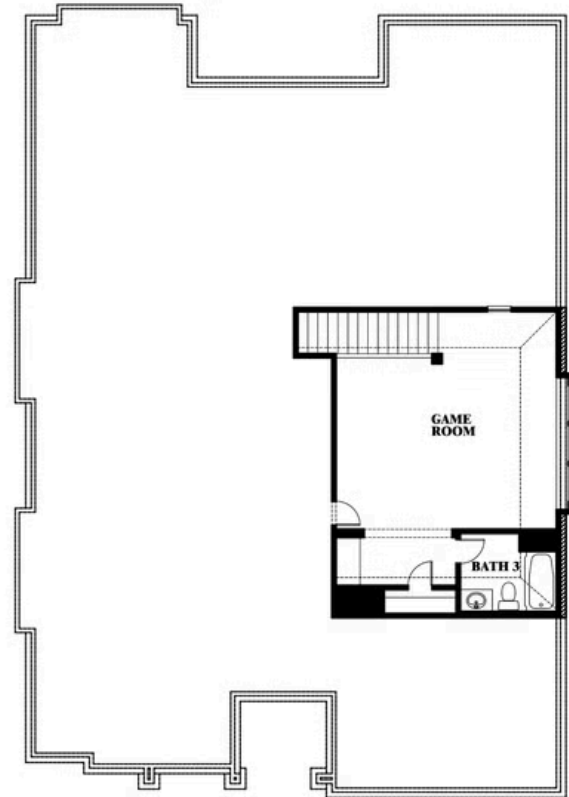

Carolina II

HOMES FROM
\$451,990

CLASSIC SERIES

SILO MILLS CLASSIC 70

4425 SWEET ACRES AVE, JOSHUA, TX 76058

2,771
SQUARE FEET

3
BEDROOMS

3.0
BATHROOMS

2
CAR GARAGE

ELEVATION D

ELEVATION A

ELEVATION A

ELEVATION AS

ELEVATION AS

ELEVATION C

ELEVATION C

ELEVATION E

ELEVATION E

ELEVATION F

ELEVATION F

Carolina II

SILO MILLS CLASSIC 70

4425 SWEET ACRES AVE, JOSHUA, TX 76058

Carolina II

Carolina II

SILO MILLS CLASSIC 70

4425 SWEET ACRES AVE, JOSHUA, TX 76058

Carolina II with Media Room

This brochure is for general informational purposes and is to be used as a guide only. Changes may be made during the development process and floorplans, dimensions, fixtures, fittings, finishes and specifications are subject to change without notice. Window placement, balcony configuration, wardrobe sizes and living areas may vary slightly within each plan type. EQUAL HOUSING OPPORTUNITY