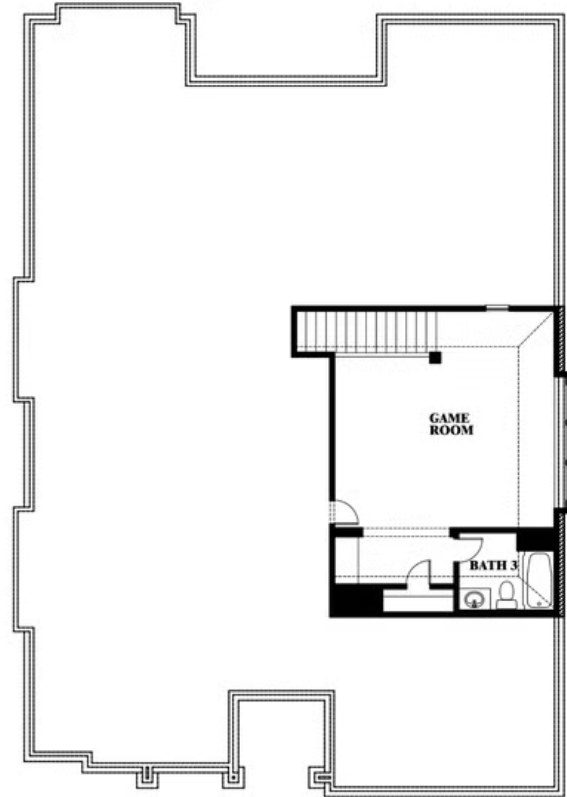

Carolina II

HOMES FROM
\$451,990

CLASSIC SERIES

SILO MILLS CLASSIC 70

4425 SWEET ACRES AVE, JOSHUA, TX 76058

2,771
SQUARE FEET

3
BEDROOMS

3.0
BATHROOMS

2
CAR GARAGE

ELEVATION D

ELEVATION A

ELEVATION AS

ELEVATION C

ELEVATION E

ELEVATION F

Carolina II

SILO MILLS CLASSIC 70

4425 SWEET ACRES AVE, JOSHUA, TX 76058

Carolina II

This brochure is for general informational purposes and is to be used as a guide only. Changes may be made during the development process and floorplans, dimensions, fixtures, fittings, finishes and specifications are subject to change without notice. Window placement, balcony configuration, wardrobe sizes and living areas may vary slightly within each plan type. EQUAL HOUSING OPPORTUNITY

Carolina II

SILO MILLS CLASSIC 70

4425 SWEET ACRES AVE, JOSHUA, TX 76058

Carolina II with Media Room

This brochure is for general informational purposes and is to be used as a guide only. Changes may be made during the development process and floorplans, dimensions, fixtures, fittings, finishes and specifications are subject to change without notice. Window placement, balcony configuration, wardrobe sizes and living areas may vary slightly within each plan type. EQUAL HOUSING OPPORTUNITY