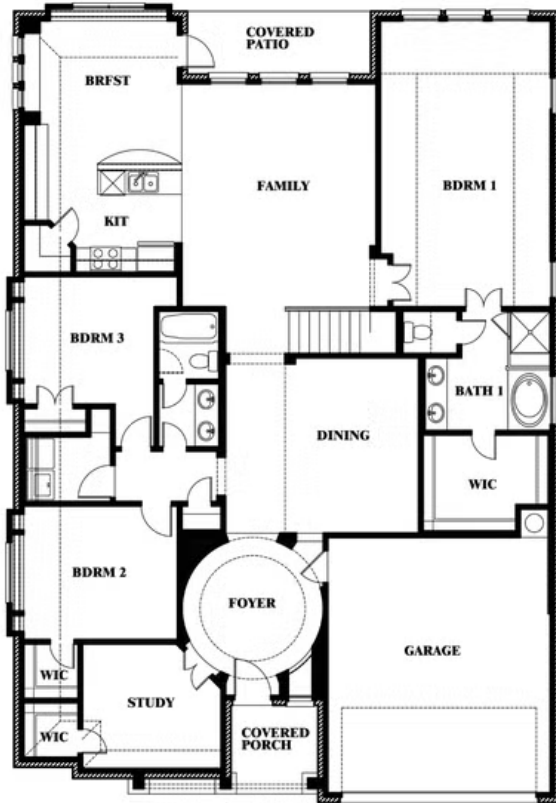

Carolina II

HOMES FROM
\$451,990

CLASSIC SERIES

SILO MILLS CLASSIC 70

4425 SWEET ACRES AVE, JOSHUA, TX 76058

2,771
SQUARE FEET

3
BEDROOMS

3.0
BATHROOMS

SILO MILLS CLASSIC 70

4425 SWEET ACRES AVE, JOSHUA, TX 76058

Carolina II

This brochure is for general informational purposes and is to be used as a guide only. Changes may be made during the development process and floorplans, dimensions, fixtures, fittings, finishes and specifications are subject to change without notice. Window placement, balcony configuration, wardrobe sizes and living areas may vary slightly within each plan type. EQUAL HOUSING OPPORTUNITY

Carolina II

SILO MILLS CLASSIC 70

4425 SWEET ACRES AVE, JOSHUA, TX 76058

Carolina II with Media Room

This brochure is for general informational purposes and is to be used as a guide only. Changes may be made during the development process and floorplans, dimensions, fixtures, fittings, finishes and specifications are subject to change without notice. Window placement, balcony configuration, wardrobe sizes and living areas may vary slightly within each plan type. EQUAL HOUSING OPPORTUNITY