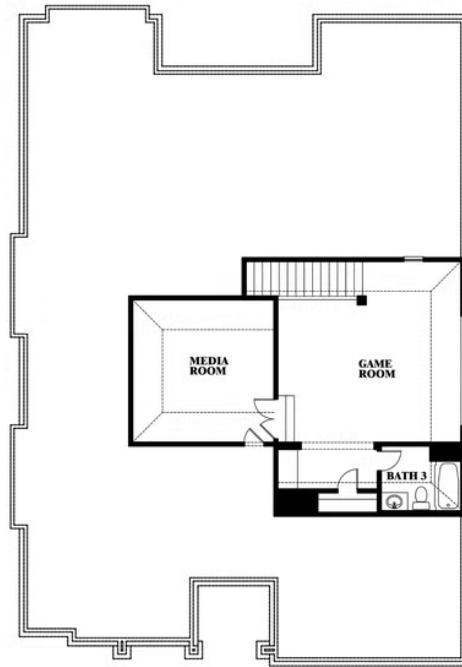

Carolina II

SILO MILLS CLASSIC 70

4425 SWEET ACRES AVE, JOSHUA, TX 76058

Carolina II with Media Room