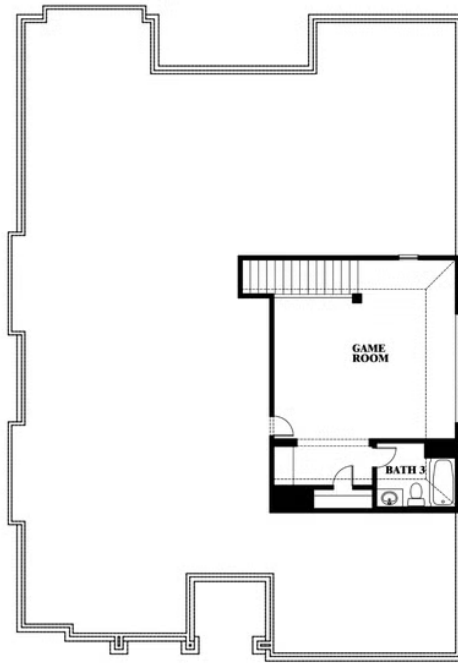

Carolina II

SILO MILLS CLASSIC 70

4425 SWEET ACRES AVE, JOSHUA, TX 76058

Carolina II