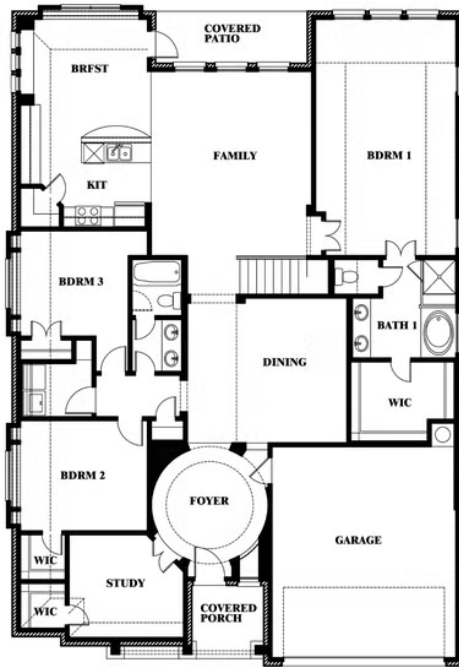

Carolina II

SILO MILLS CLASSIC 70

4425 SWEET ACRES AVE, JOSHUA, TX 76058

Carolina II with Media Room