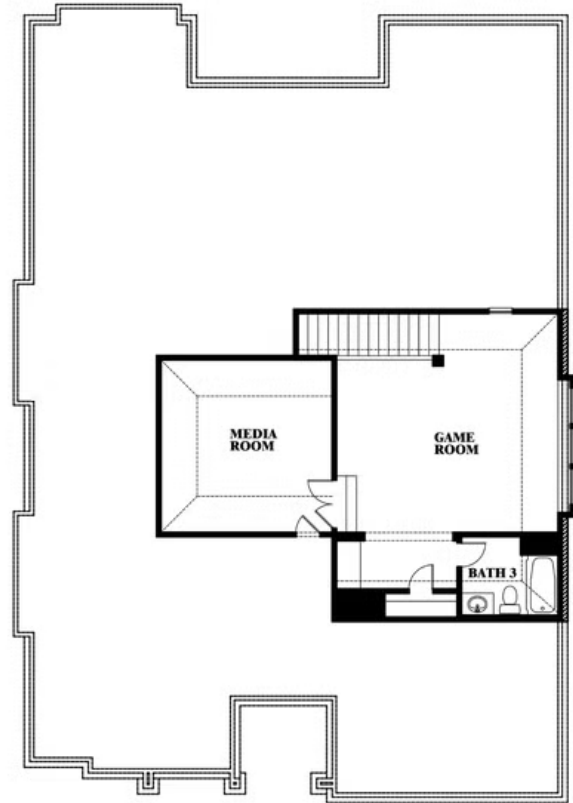

Carolina II

HOMES FROM
\$451,990

CLASSIC SERIES

SILO MILLS CLASSIC 70

4425 SWEET ACRES AVE, JOSHUA, TX 76058

2,771
SQUARE FEET

3
BEDROOMS

3.0
BATHROOMS

SILO MILLS CLASSIC 70

4425 SWEET ACRES AVE, JOSHUA, TX 76058

Carolina II

This brochure is for general informational purposes and is to be used as a guide only. Changes may be made during the development process and floorplans, dimensions, fixtures, fittings, finishes and specifications are subject to change without notice. Window placement, balcony configuration, wardrobe sizes and living areas may vary slightly within each plan type. EQUAL HOUSING OPPORTUNITY

Carolina II

SILO MILLS CLASSIC 70

4425 SWEET ACRES AVE, JOSHUA, TX 76058

Carolina II with Media Room

This brochure is for general informational purposes and is to be used as a guide only. Changes may be made during the development process and floorplans, dimensions, fixtures, fittings, finishes and specifications are subject to change without notice. Window placement, balcony configuration, wardrobe sizes and living areas may vary slightly within each plan type. EQUAL HOUSING OPPORTUNITY