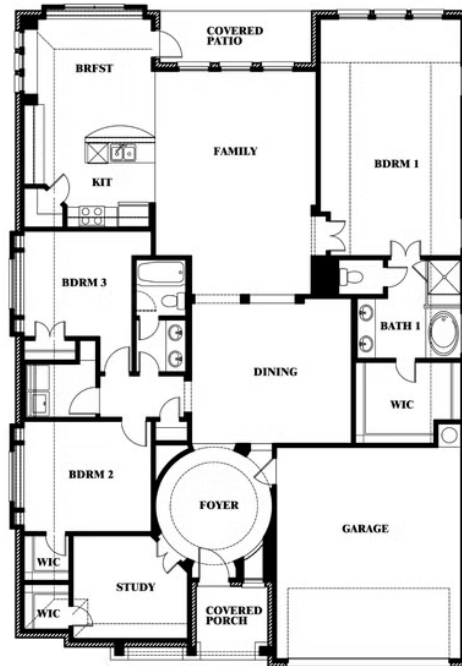

Carolina

SILO MILLS CLASSIC 70

4425 SWEET ACRES AVE, JOSHUA, TX 76058

Carolina