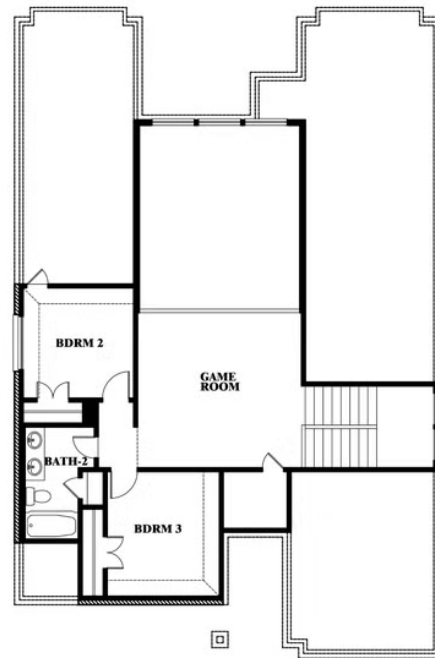

ELEVATION B

ELEVATION B

ELEVATION C

Violet

VIOLET FLOOR PLAN

SILO MILLS CLASSIC 60

4425 SWEET ACRES AVE, JOSHUA, TX 76058

Violet