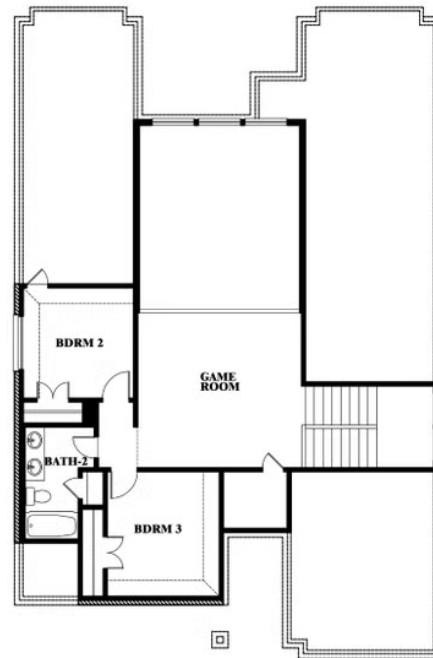

Violet

SILO MILLS CLASSIC 60

4425 SWEET ACRES AVE, JOSHUA, TX 76058

VIOLET FLOOR PLAN WITH OPTIONAL BEDROOM AT STUDY

Violet
Opt. Bed 5 & Bath 4 at Study