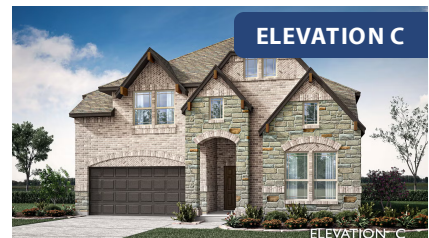

Violet

HOMES FROM
\$413,990

CLASSIC SERIES

SILO MILLS CLASSIC 60

4425 SWEET ACRES AVE, JOSHUA, TX 76058

2,381
SQUARE FEET

3
BEDROOMS

2.5
BATHROOMS

2
CAR GARAGE

ELEVATION A

ELEVATION AS

ELEVATION AS

ELEVATION B

ELEVATION B

ELEVATION C

ELEVATION C

ELEVATION D

ELEVATION D

Violet

VIOLET FLOOR PLAN

SILO MILLS CLASSIC 60

4425 SWEET ACRES AVE, JOSHUA, TX 76058

Violet

This brochure is for general informational purposes and is to be used as a guide only. Changes may be made during the development process and floorplans, dimensions, fixtures, fittings, finishes and specifications are subject to change without notice. Window placement, balcony configuration, wardrobe sizes and living areas may vary slightly within each plan type. EQUAL HOUSING OPPORTUNITY

Violet

SILO MILLS CLASSIC 60

4425 SWEET ACRES AVE, JOSHUA, TX 76058

VIOLET FLOOR PLAN WITH OPTIONAL BEDROOM AT STUDY

Violet
Opt. Bed 5 & Bath 4 at Study

This brochure is for general informational purposes and is to be used as a guide only. Changes may be made during the development process and floorplans, dimensions, fixtures, fittings, finishes and specifications are subject to change without notice. Window placement, balcony configuration, wardrobe sizes and living areas may vary slightly within each plan type. EQUAL HOUSING OPPORTUNITY