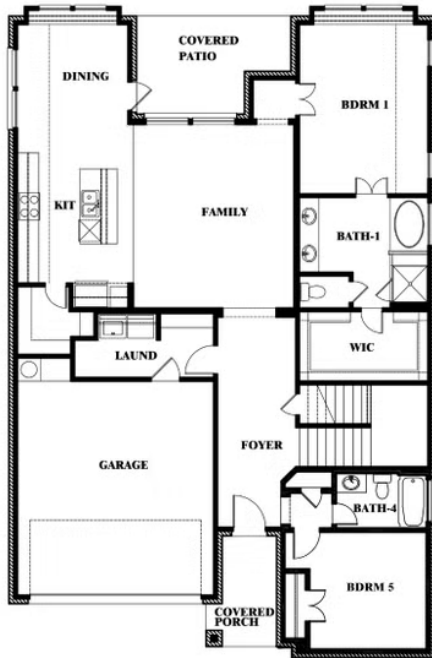

Violet

SILO MILLS CLASSIC 60

4425 SWEET ACRES AVE, JOSHUA, TX 76058

VIOLET FLOOR PLAN WITH OPTIONAL BEDROOM AT STUDY

Violet
Opt. Bed 5 & Bath 4 at Study