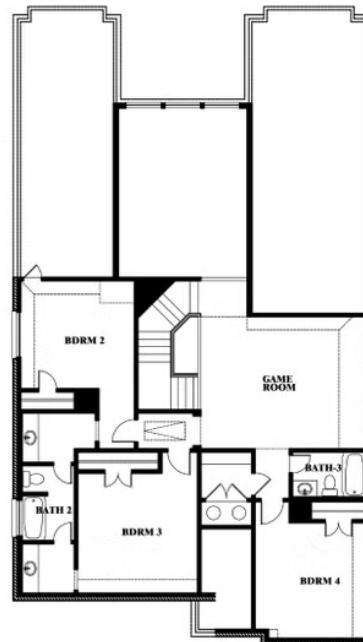

Rose

SILO MILLS CLASSIC 60

4425 SWEET ACRES AVE, JOSHUA, TX 76058

ROSE FLOOR PLAN WITH OPTIONAL BED & BATH AT STUDY

Rose
Opt. Bed & Bath at Study