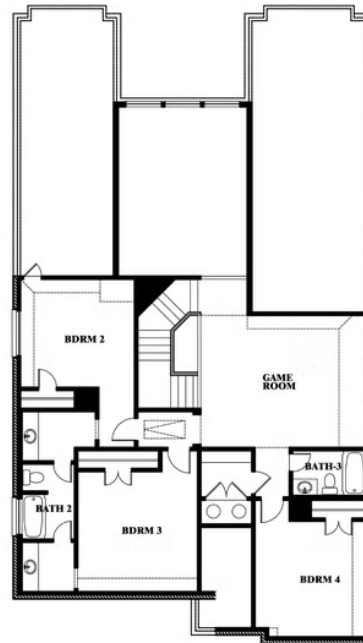

ELEVATION B

ELEVATION B

ELEVATION C

Rose

ROSE FLOOR PLAN

SILO MILLS CLASSIC 60

4425 SWEET ACRES AVE, JOSHUA, TX 76058

Rose