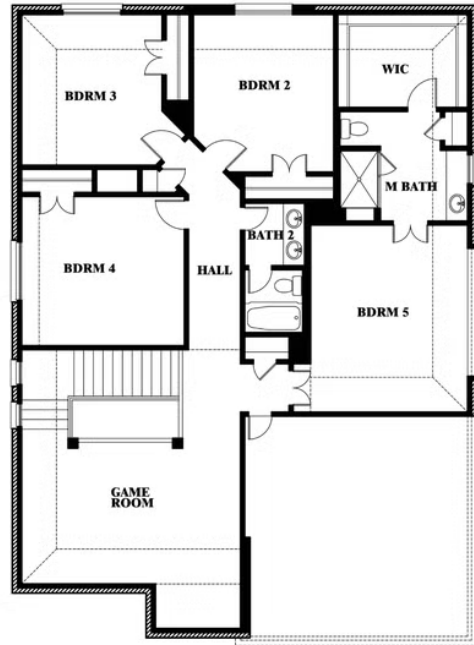

Dewberry III

SILO MILLS CLASSIC 60

4425 SWEET ACRES AVE, JOSHUA, TX 76058

DEWBERRY III FLOOR PLAN

Dewberry III