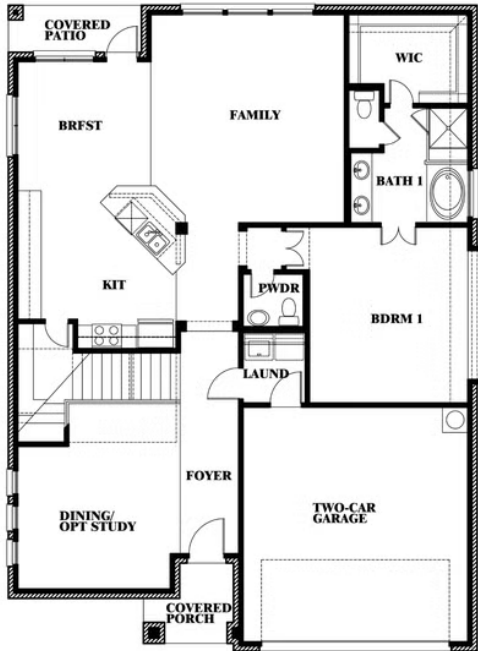

Dewberry III

SILO MILLS CLASSIC 60

4425 SWEET ACRES AVE, JOSHUA, TX 76058

DEWBERRY III FLOOR PLAN

Dewberry III