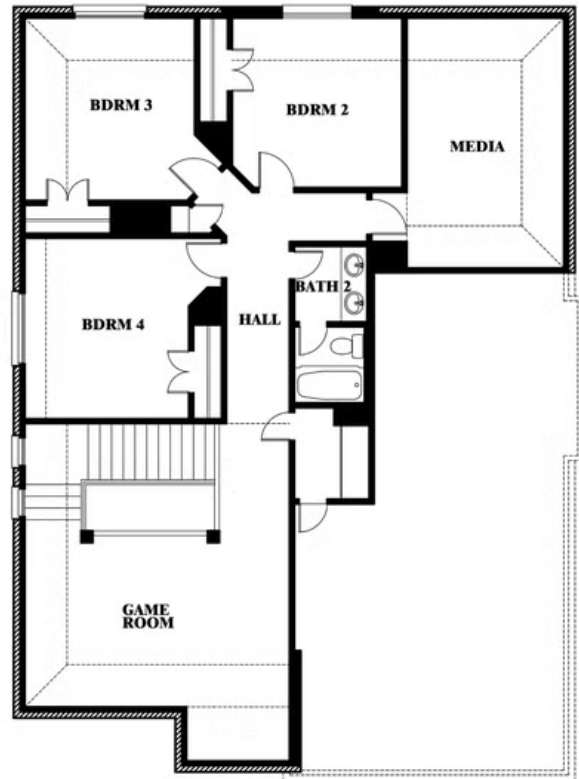

Dewberry II

HOMES FROM
\$426,990

CLASSIC SERIES

SILO MILLS CLASSIC 60

4425 SWEET ACRES AVE, JOSHUA, TX 76058

3,026
SQUARE FEET

4
BEDROOMS

2.5
BATHROOMS

2
CAR GARAGE

Dewberry II

SILO MILLS CLASSIC 60

4425 SWEET ACRES AVE, JOSHUA, TX 76058

Dewberry II

This brochure is for general informational purposes and is to be used as a guide only. Changes may be made during the development process and floorplans, dimensions, fixtures, fittings, finishes and specifications are subject to change without notice. Window placement, balcony configuration, wardrobe sizes and living areas may vary slightly within each plan type. EQUAL HOUSING OPPORTUNITY