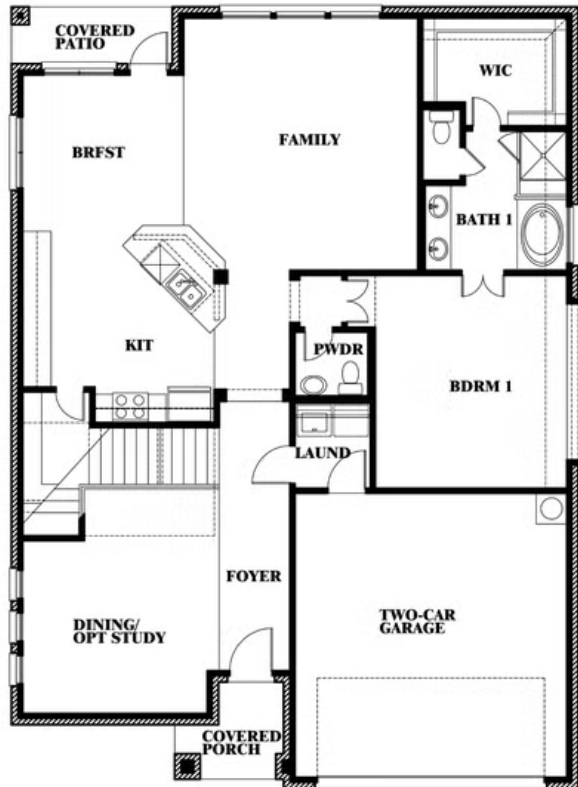

Dewberry II

HOMES FROM
\$426,990

CLASSIC SERIES

SILO MILLS CLASSIC 60

4425 SWEET ACRES AVE, JOSHUA, TX 76058

3,026
SQUARE FEET

4
BEDROOMS

2.5
BATHROOMS

2
CAR GARAGE

Dewberry II

SILO MILLS CLASSIC 60

4425 SWEET ACRES AVE, JOSHUA, TX 76058

Dewberry II

This brochure is for general informational purposes and is to be used as a guide only. Changes may be made during the development process and floorplans, dimensions, fixtures, fittings, finishes and specifications are subject to change without notice. Window placement, balcony configuration, wardrobe sizes and living areas may vary slightly within each plan type. EQUAL HOUSING OPPORTUNITY