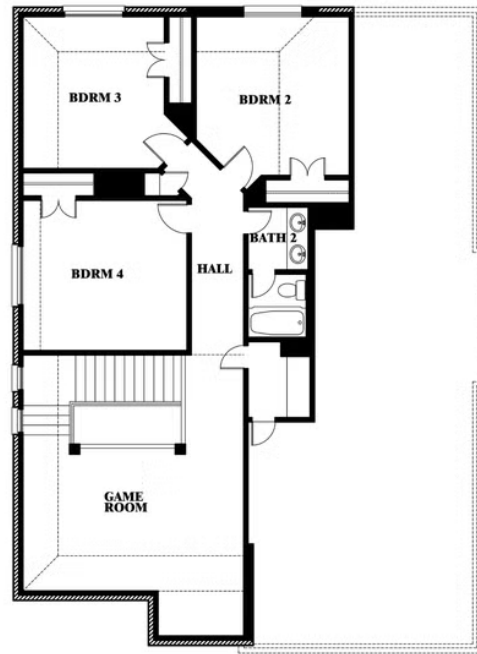

Dewberry

SILO MILLS CLASSIC 60

4425 SWEET ACRES AVE, JOSHUA, TX 76058

Dewberry