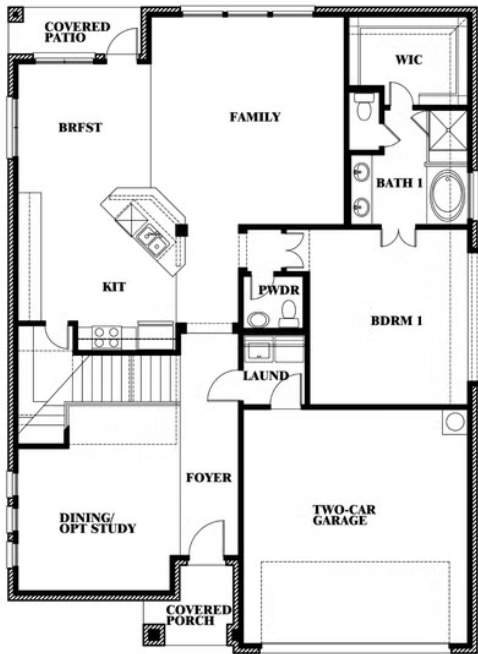

Dewberry

SILO MILLS CLASSIC 60

4425 SWEET ACRES AVE, JOSHUA, TX 76058

Dewberry