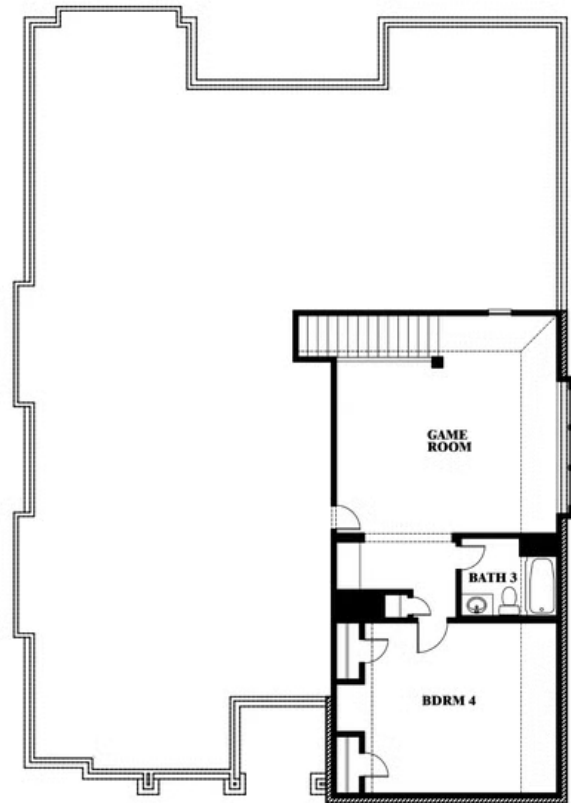

Carolina III

HOMES FROM
\$444,990

CLASSIC SERIES

SILO MILLS CLASSIC 60

4425 SWEET ACRES AVE, JOSHUA, TX 76058

3,067
SQUARE FEET

4
BEDROOMS

3.0
BATHROOMS

ELEVATION E

ELEVATION E

ELEVATION F

ELEVATION F

Carolina III

SILO MILLS CLASSIC 60

4425 SWEET ACRES AVE, JOSHUA, TX 76058

Carolina III

This brochure is for general informational purposes and is to be used as a guide only. Changes may be made during the development process and floorplans, dimensions, fixtures, fittings, finishes and specifications are subject to change without notice. Window placement, balcony configuration, wardrobe sizes and living areas may vary slightly within each plan type. EQUAL HOUSING OPPORTUNITY