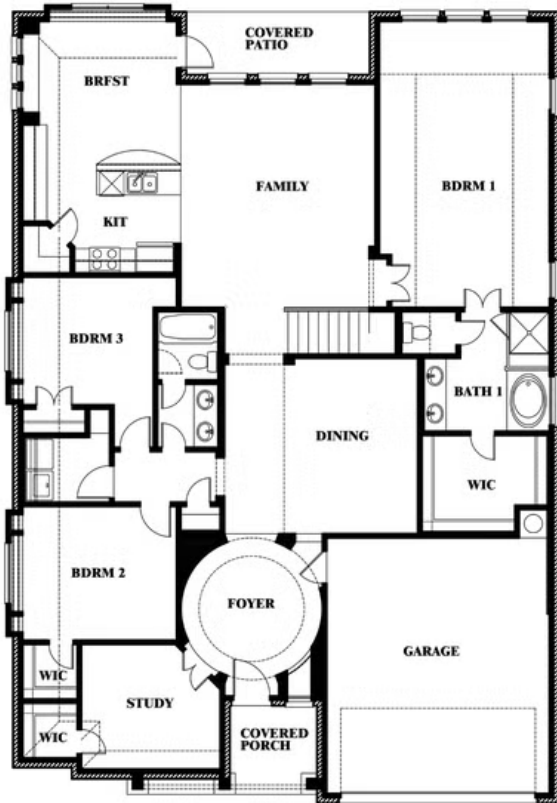

Carolina III

HOMES FROM
\$444,990

CLASSIC SERIES

SILO MILLS CLASSIC 60

4425 SWEET ACRES AVE, JOSHUA, TX 76058

3,067
SQUARE FEET

4
BEDROOMS

3.0
BATHROOMS

2
CAR GARAGE

ELEVATION AS

ELEVATION A

ELEVATION A

ELEVATION C

ELEVATION C

ELEVATION D

ELEVATION D

ELEVATION E

ELEVATION E

ELEVATION F

ELEVATION F

Carolina III

SILO MILLS CLASSIC 60

4425 SWEET ACRES AVE, JOSHUA, TX 76058

Carolina III

This brochure is for general informational purposes and is to be used as a guide only. Changes may be made during the development process and floorplans, dimensions, fixtures, fittings, finishes and specifications are subject to change without notice. Window placement, balcony configuration, wardrobe sizes and living areas may vary slightly within each plan type. EQUAL HOUSING OPPORTUNITY