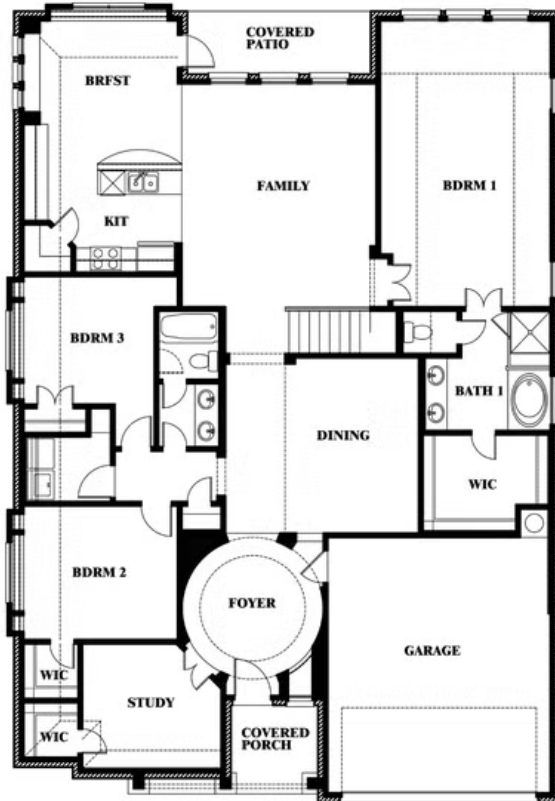

Carolina II

HOMES FROM
\$429,990

CLASSIC SERIES

SILO MILLS CLASSIC 60

4425 SWEET ACRES AVE, JOSHUA, TX 76058

2,771
SQUARE FEET

3
BEDROOMS

3.0
BATHROOMS

2
CAR GARAGE

Carolina II

SILO MILLS CLASSIC 60

4425 SWEET ACRES AVE, JOSHUA, TX 76058

Carolina II

This brochure is for general informational purposes and is to be used as a guide only. Changes may be made during the development process and floorplans, dimensions, fixtures, fittings, finishes and specifications are subject to change without notice. Window placement, balcony configuration, wardrobe sizes and living areas may vary slightly within each plan type. EQUAL HOUSING OPPORTUNITY

Carolina II

SILO MILLS CLASSIC 60

4425 SWEET ACRES AVE, JOSHUA, TX 76058

Carolina II with Media Room

This brochure is for general informational purposes and is to be used as a guide only. Changes may be made during the development process and floorplans, dimensions, fixtures, fittings, finishes and specifications are subject to change without notice. Window placement, balcony configuration, wardrobe sizes and living areas may vary slightly within each plan type. EQUAL HOUSING OPPORTUNITY