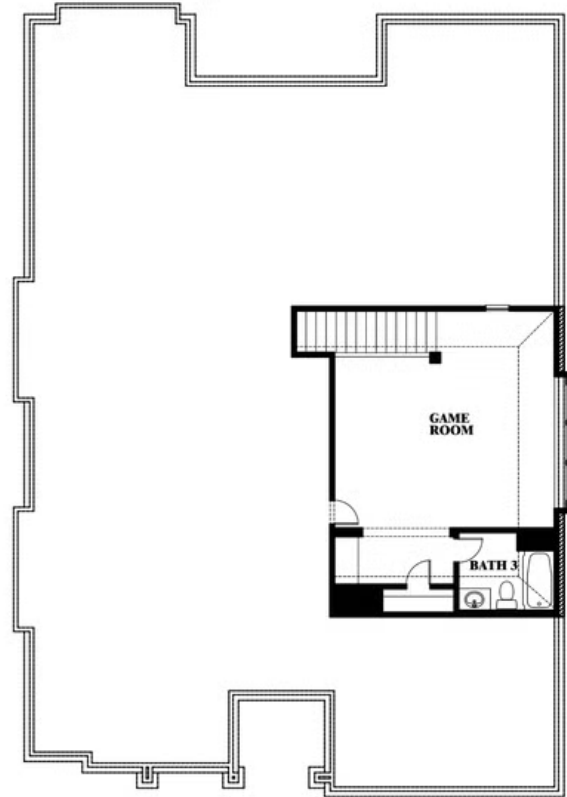

Carolina II

HOMES FROM
\$429,990

CLASSIC SERIES

SILO MILLS CLASSIC 60

4425 SWEET ACRES AVE, JOSHUA, TX 76058

2,771
SQUARE FEET

3
BEDROOMS

3.0
BATHROOMS

2
CAR GARAGE

Carolina II

SILO MILLS CLASSIC 60

4425 SWEET ACRES AVE, JOSHUA, TX 76058

Carolina II

This brochure is for general informational purposes and is to be used as a guide only. Changes may be made during the development process and floorplans, dimensions, fixtures, fittings, finishes and specifications are subject to change without notice. Window placement, balcony configuration, wardrobe sizes and living areas may vary slightly within each plan type. EQUAL HOUSING OPPORTUNITY

Carolina II

SILO MILLS CLASSIC 60

4425 SWEET ACRES AVE, JOSHUA, TX 76058

Carolina II with Media Room

This brochure is for general informational purposes and is to be used as a guide only. Changes may be made during the development process and floorplans, dimensions, fixtures, fittings, finishes and specifications are subject to change without notice. Window placement, balcony configuration, wardrobe sizes and living areas may vary slightly within each plan type. EQUAL HOUSING OPPORTUNITY