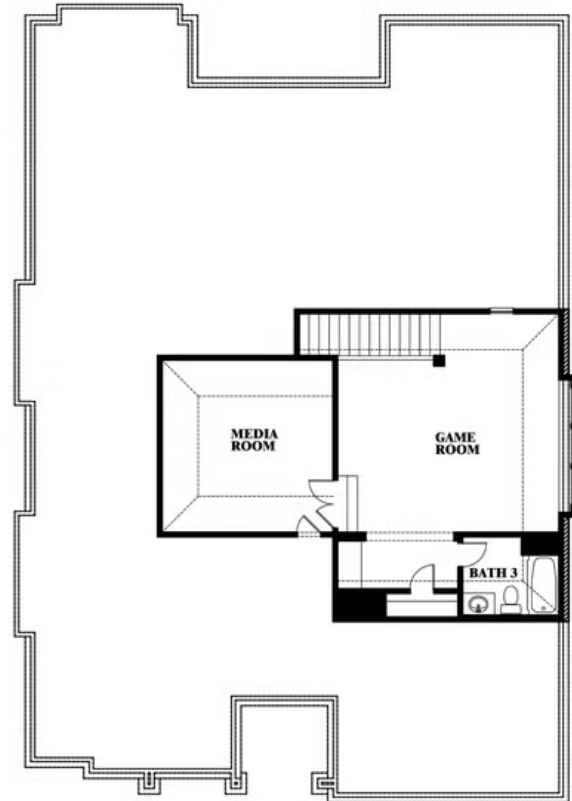

Carolina II

HOMES FROM
\$429,990

CLASSIC SERIES

SILO MILLS CLASSIC 60

4425 SWEET ACRES AVE, JOSHUA, TX 76058

2,771
SQUARE FEET

3
BEDROOMS

3.0
BATHROOMS

2
CAR GARAGE

Carolina II

SILO MILLS CLASSIC 60

4425 SWEET ACRES AVE, JOSHUA, TX 76058

Carolina II

This brochure is for general informational purposes and is to be used as a guide only. Changes may be made during the development process and floorplans, dimensions, fixtures, fittings, finishes and specifications are subject to change without notice. Window placement, balcony configuration, wardrobe sizes and living areas may vary slightly within each plan type. EQUAL HOUSING OPPORTUNITY

Carolina II

SILO MILLS CLASSIC 60

4425 SWEET ACRES AVE, JOSHUA, TX 76058

Carolina II with Media Room

This brochure is for general informational purposes and is to be used as a guide only. Changes may be made during the development process and floorplans, dimensions, fixtures, fittings, finishes and specifications are subject to change without notice. Window placement, balcony configuration, wardrobe sizes and living areas may vary slightly within each plan type. EQUAL HOUSING OPPORTUNITY