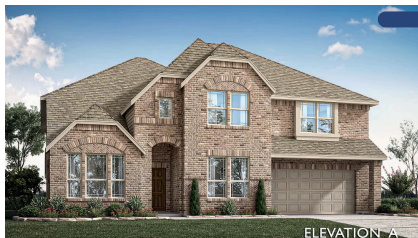

Bellflower III

HOMES FROM
\$527,990

CLASSIC SERIES

SILO MILLS CLASSIC 60

4425 SWEET ACRES AVE, JOSHUA, TX 76058

3,979
SQUARE FEET

5
BEDROOMS

4.5
BATHROOMS

2
CAR GARAGE

Bellflower III

SILO MILLS CLASSIC 60

4425 SWEET ACRES AVE, JOSHUA, TX 76058

BELLFLOWER III FLOOR PLAN

Bellflower III

This brochure is for general informational purposes and is to be used as a guide only. Changes may be made during the development process and floorplans, dimensions, fixtures, fittings, finishes and specifications are subject to change without notice. Window placement, balcony configuration, wardrobe sizes and living areas may vary slightly within each plan type. EQUAL HOUSING OPPORTUNITY