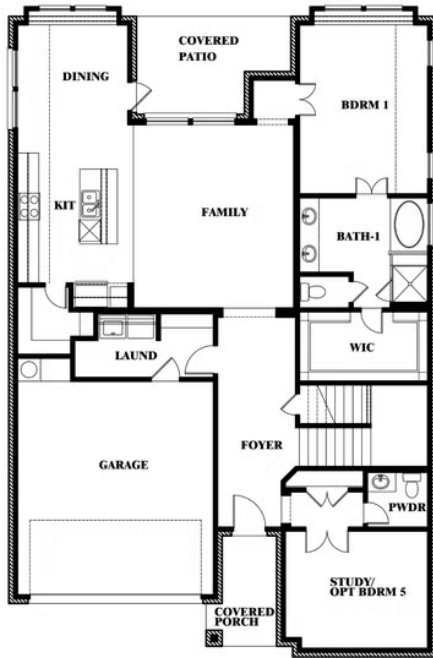

Violet

VIOLET FLOOR PLAN

SILO MILLS CLASSIC 50

4425 SWEET ACRES AVE, JOSHUA, TX 76058

Violet