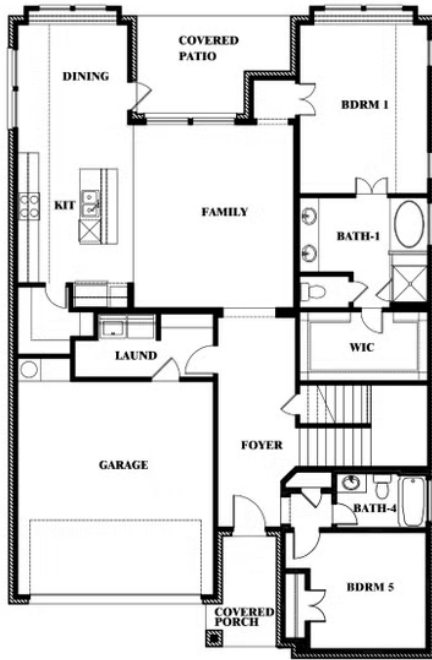

Violet

SILO MILLS CLASSIC 50

4425 SWEET ACRES AVE, JOSHUA, TX 76058

VIOLET FLOOR PLAN WITH OPTIONAL BEDROOM AT STUDY

Violet
Opt. Bed 5 & Bath 4 at Study