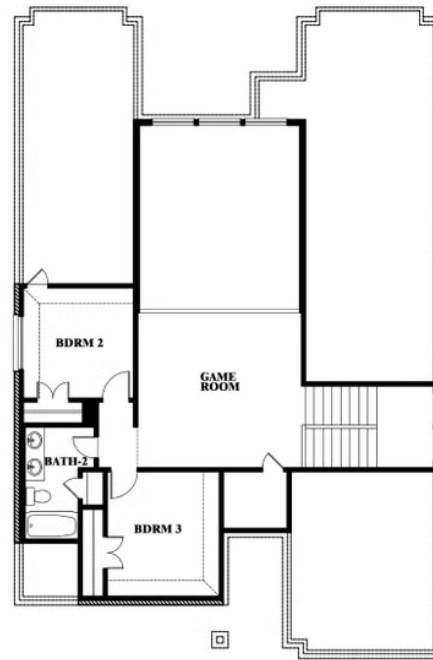

Violet

SILO MILLS CLASSIC 50

4425 SWEET ACRES AVE, JOSHUA, TX 76058

VIOLET FLOOR PLAN WITH OPTIONAL BEDROOM AT STUDY

Violet
Opt. Bed 5 & Bath 4 at Study