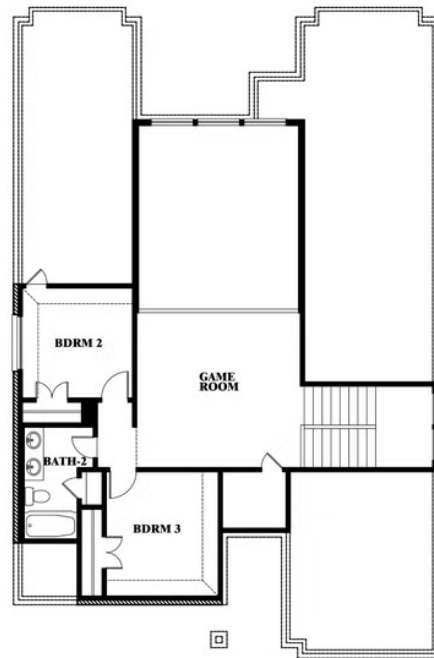

Violet

VIOLET FLOOR PLAN

SILO MILLS CLASSIC 50

4425 SWEET ACRES AVE, JOSHUA, TX 76058

Violet