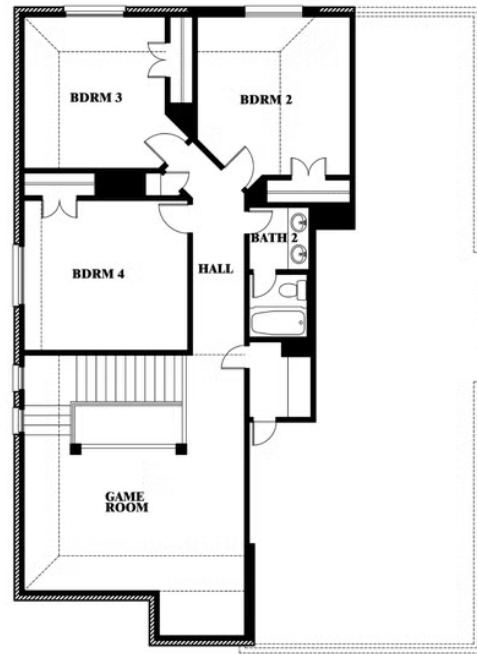

Dewberry

SILO MILLS CLASSIC 50

4425 SWEET ACRES AVE, JOSHUA, TX 76058

Dewberry