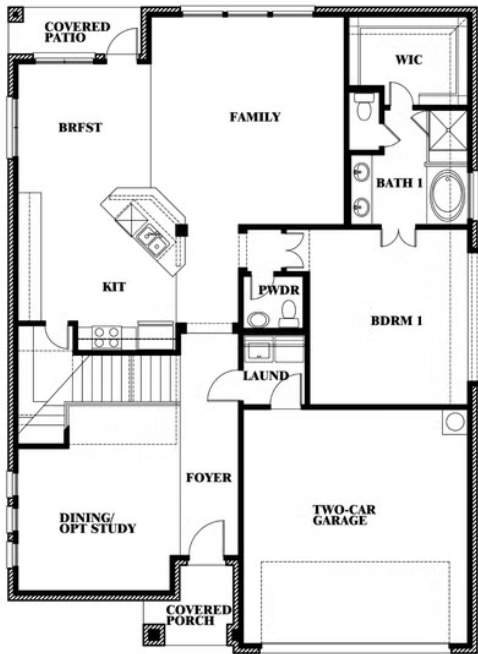

Dewberry

SILO MILLS CLASSIC 50

4425 SWEET ACRES AVE, JOSHUA, TX 76058

Dewberry